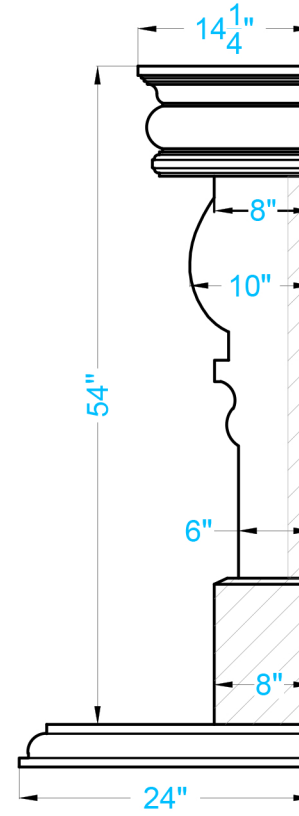

HAMILTON fireplace surround

TOP VIEW

ELEVATION

SIDE VIEW

Legend

-Adjustable part (cut to fit)