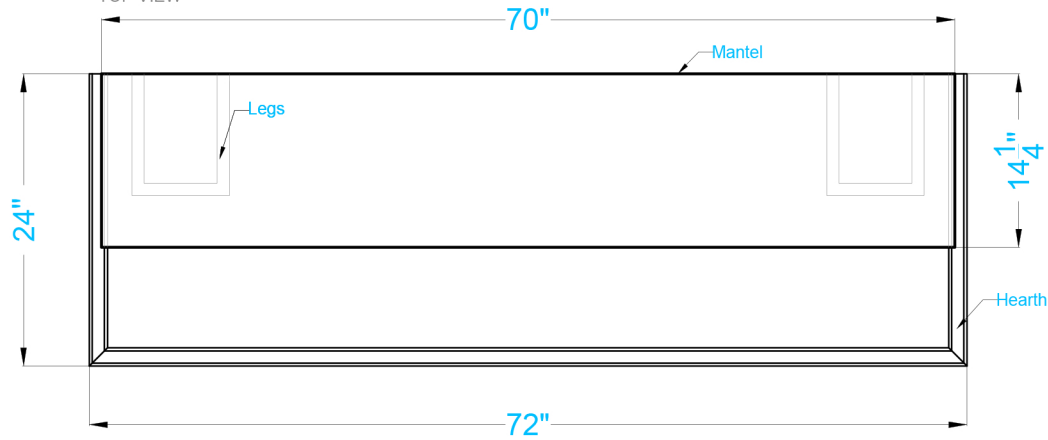

HAMILTON fireplace surround

TOP VIEW

ELEVATION

SIDE VIEW

Legend

-Adjustable part (cut to fit)