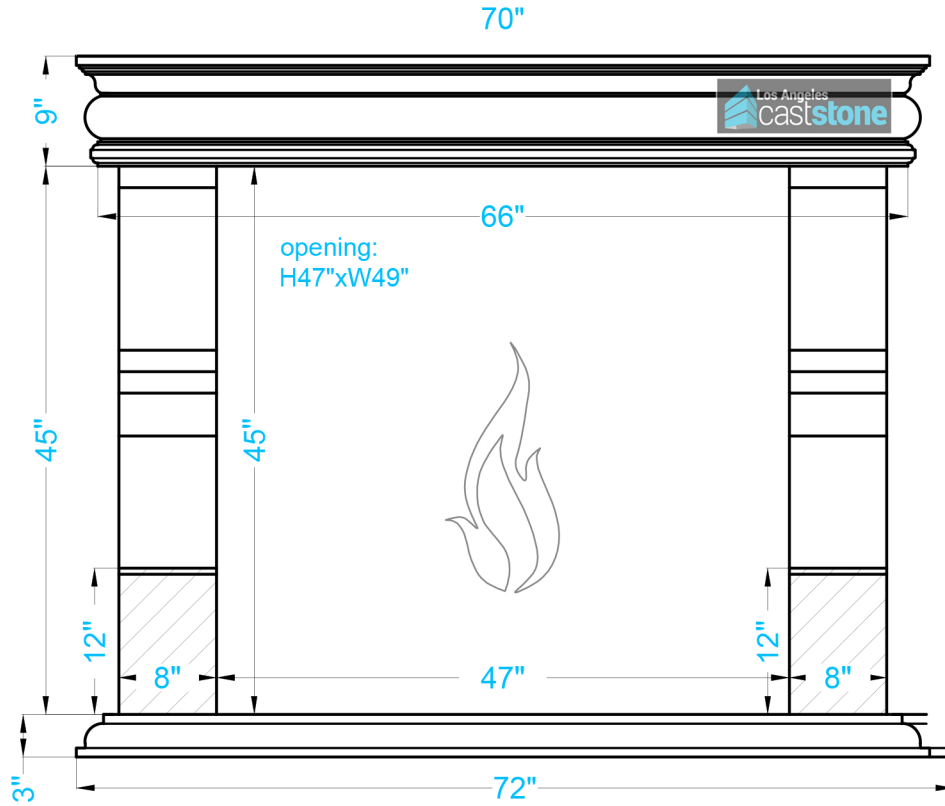

HAMILTON fireplace surround

TOP VIEW

ELEVATION

SIDE VIEW

Legend

-Adjustable part (cut to fit)