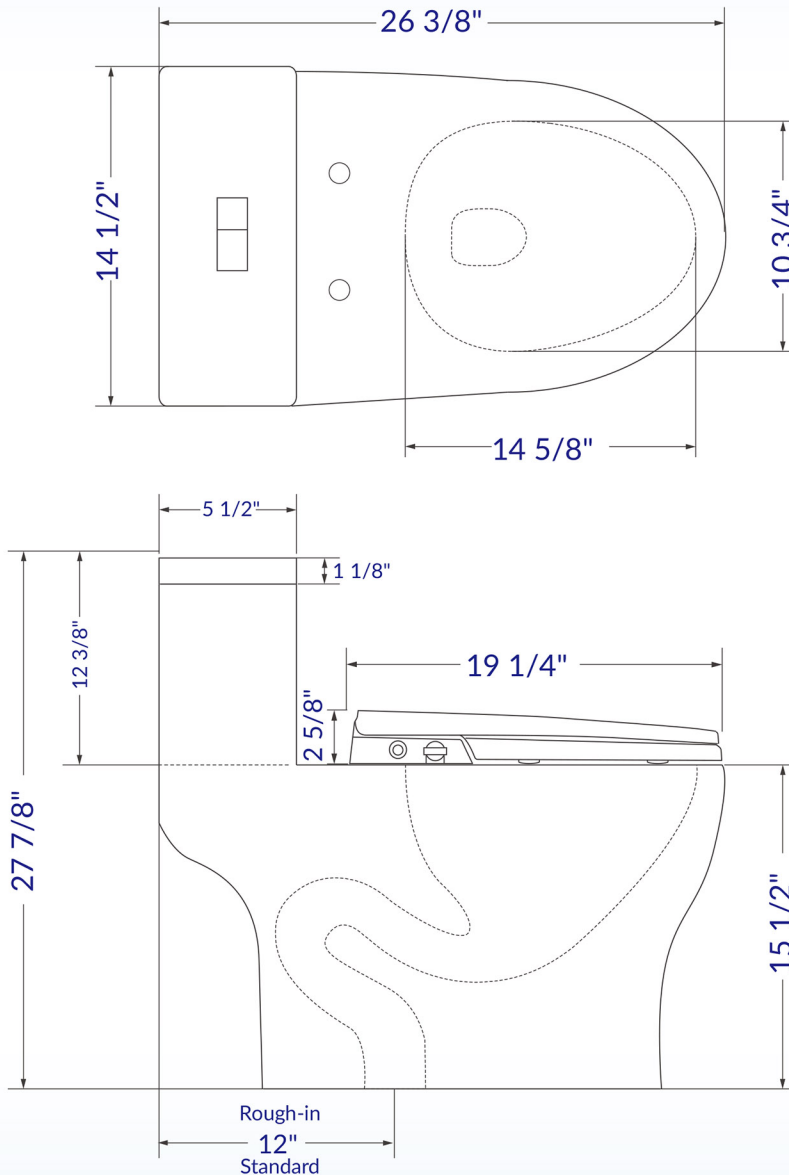

## IMPORTANT INFORMATION

- Measurements are  $\pm 3/8$ " and subject to change without notice
- Specifications & Configurations are subject to change without notice
- Pls measure toilet on-site before installation
- Please note that installer(s) must certify or warranty will be voided.
- Measurements herein supersede all others published prior to publication date shown below