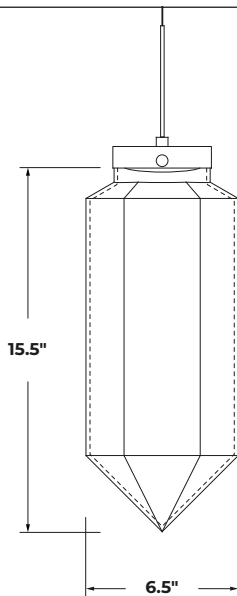

FACET GRAND PENDANT

ITEM NO. PEN-FAC-GD	DESIGNER JEREMY PYLES	DATE 2022	SERIES CONSTELLATION

The Facet Grand & Petite low-voltage pendant lights are the glimmering jewels of the Constellation Series. The Facet Grand has uniquely defined edges that reflect its environment and carry ambient light downward within its elongated glass form. Add a captivating display of handcrafted glass to your design by mixing colors and sizes. The Constellation Series pushes the boundary of both scale and technology. Each glass shade is suspended from a low-voltage coaxial cable and illuminated by a custom LED source positioned out of sight within a premium metal glass holder.

MATERIAL

Hand-blown glass

ELECTRICAL & HARDWARE

See product page for all hardware options.

CEILING CANOPY

Available in five premium finishes: Graphite, Satin Brass, Polished Nickel, Brushed Nickel, and Matte White

LEAD TIME

Generally in stock (in limited quantities) and ships within 7-10 days

DIMENSIONS

6.5" W (17 CM) x 15.5" H (40 CM)

PRODUCT PAGE

store.nichemodern.com/products/facet-grand-pendant-light

UL/CUL/CE LISTED UPON REQUEST

FEATURED IN PHOTO

HANDMADE CRYSTAL GLASS SHADE

Low Voltage Polished Nickel Glass Holder

GLASS COLOR OPTIONS