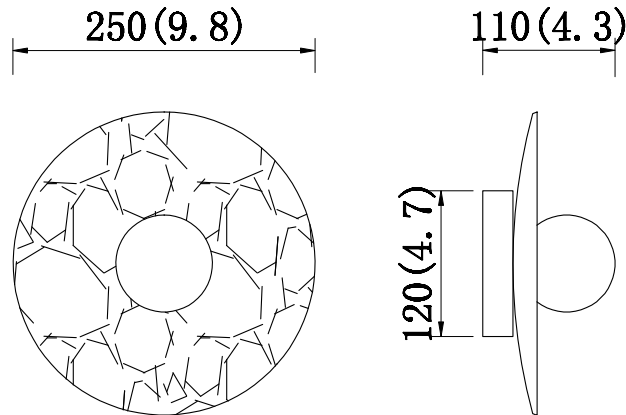

DIMENSION D10" W4"

DESCRIPTION A brass framed wall sconce with an opal white glass shade

*image for reference only

SPECIFICATION

Model #	FT79W10BR
Finish	Brass
Glass & Shade	Opal white glass shade
Fixture material	Metal
Demension	D10" W4"
Lamping	5W/LED 4000K
Lamp Included	LED Included
Total lumens	TBA
Delivered Lumens	TBA
Location	Dry
Safety Listing	CUL or Equivalent