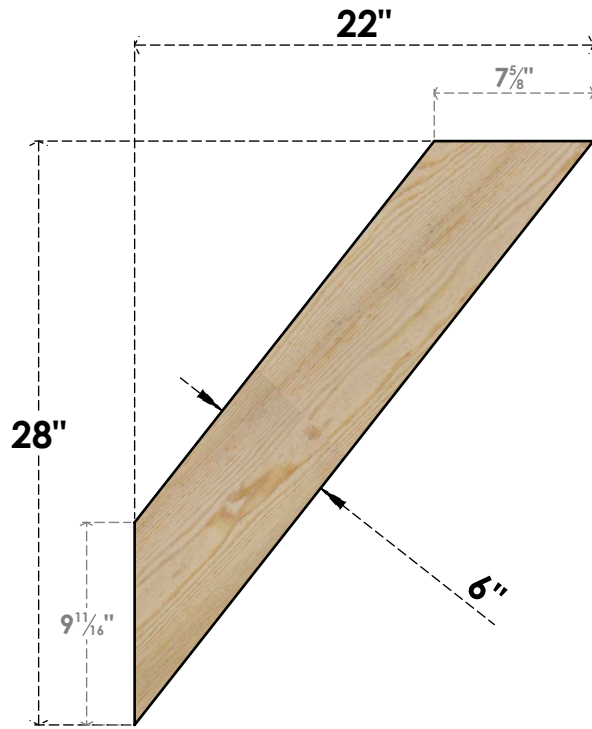

# BRC06X22X28TRA00RDF

6"W X 22"D X 28"H TRADITIONAL ROUGH SAWN BRACE, DOUGLAS FIR

**SIDE**

**FRONT**

EKENA MILLWORK  
2300 WEST MAIN ST.  
CLARKSVILLE, TX 75426  
TOLL FREE: 866-607-0453  
WWW.EKENAMILLWORK.COM