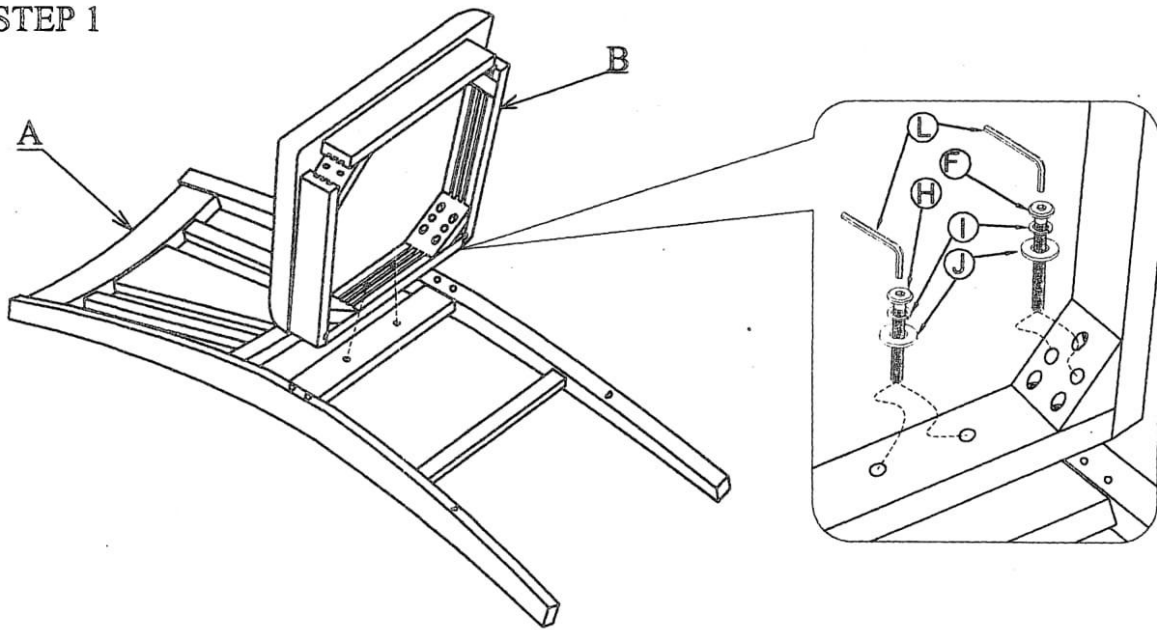

ASSEMBLY INSTRUCTIONS

Dimensions : 19"W x 23"D x 41"H

Desc : CHAIR Item

LIST OF PARTS			
A	BACK FRAME		1pc
B	SEAT FRAME		1pc
C	FRONT LEG		2pcs
D	SIDE STRETCHER (L & R)		2pcs
E	FRONT STRETCHER		1pc

LIST OF HARDWARE				
F	LONG BOLT		Ø1/4" x 75 mm	4pcs
G	MIDDLE BOLT		Ø1/4" x 63.5mm	4pcs
H	SHORT BOLT		Ø1/4" x 35 mm	2pcs
I	LOCK WASHER		Ø1/4"	10pcs
J	WASHER		Ø1/4" x 19 x 2	10pcs
K	WOOD SCREW		Ø8 x 38 mm	6pcs
L	ALLEN KEY		4 mm	1pc

STEP 1

STEP 2

FINISH