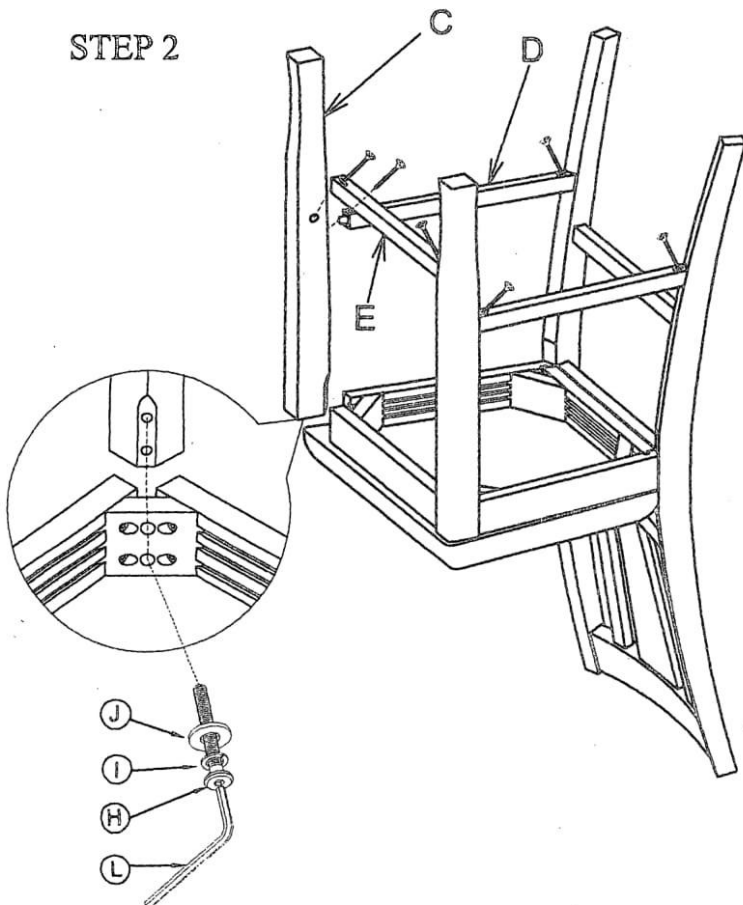

ASSEMBLY INSTRUCTIONS

Dimensions : 19"W x 23"D x 41"H

Desc : CHAIR Item

LIST OF PARTS			
A	BACK FRAME		1pc
B	SEAT FRAME		1pc
C	FRONT LEG		2pcs
D	SIDE STRETCHER (L & R)		2pcs
E	FRONT STRETCHER		1pc

LIST OF HARDWARE				
F	LONG BOLT		Ø1/4" x 75 mm	4pcs
G	MIDDLE BOLT		Ø1/4" x 63.5mm	4pcs
H	SHORT BOLT		Ø1/4" x 35 mm	2pcs
I	LOCK WASHER		Ø1/4"	10pcs
J	WASHER		Ø1/4" x 19 x 2	10pcs
K	WOOD SCREW		Ø8 x 38 mm	6pcs
L	ALLEN KEY		4 mm	1pc

STEP 1

STEP 2

FINISH