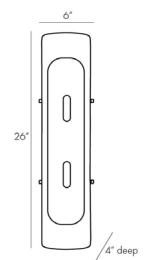

BEND SCONCE

DA49016
 Blackened Steel,
 Amber Luster Glass
 H: 26 IN
 W: 6 IN
 D: 4 IN

The Bend sconce casts dynamic, directional patterned light through a long, narrow half-cylinder of rippled glass. A celebration of the subtle variations of hand-blown glass, Bend's textural amber glass floating shade encases a modern, pill-shaped blackened steel plate, creating a bold interplay of materials and forms that make it an ideal choice for corridors and vanities. The Bend sconce is available in silvery grey Smoke and warm Amber glass. Damp-rated, although limited covered outdoor areas may affect finish.
 CONTRACT: Contract Suitable As Is