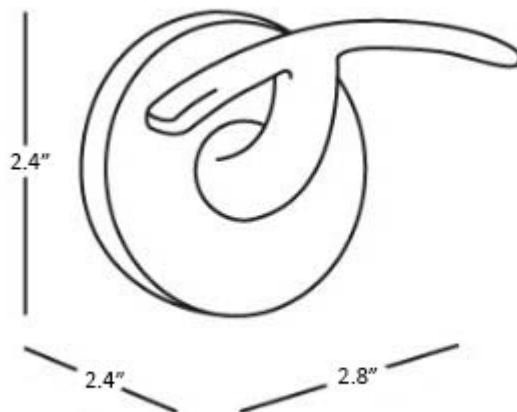

Features

- Bathroom hook
- Polished chrome
- Solid brass base
- Available in Screw or Glue Installation
- Glue Installation (No Screws Required)

Gealuna A1020C

SKU# | Option:

- Gealuna A1020C | Polished chrome

Finishes

 CR Polished Chrome

<p>Collection Gealuna</p>	<p>Model Gealuna A1020C</p>	<p>Dimensions Metric <i>1 inch = 2.54 cm</i> <i>1 inch = 25.4 mm</i></p>	 <p>1051 Lea Drive - Collegeville, PA 19426 Tel. 215 513 9400 - Fax 610 831 0215 www.ws bathcollections.com - info@ws bathcollectins.com</p>
--------------------------------------	--	--	---

Product Specs Sheets

TECHNOLOGIES

Collection
Gealuna

Model |
Gealuna A1020C

Dimensions Metric

1 inch = 2.54 cm
1 inch = 25.4 mm

WS[®]
BATH
COLLECTIONS

1051 Lea Drive - Collegeville, PA 19426
Tel. 215 513 9400 - Fax 610 831 0215
www.ws bathcollections.com - info@ws bathcollections.com