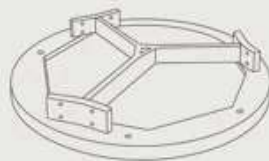

Quick & Easy Assembly

Easily attach the 3 legs to the tabletop and complete setup in minutes with the included tools and hardware.

• Tabletop x1

• Leg Panels x3