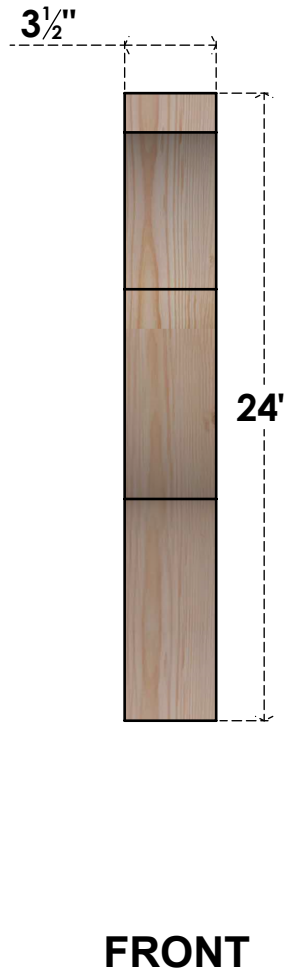

BRC04X12X24FST00SDF

3 1/2"W X 12"D X 24"H FUNSTON SMOOTH BRACE, DOUGLAS FIR

EKENA MILLWORK
 2300 WEST MAIN ST.
 CLARKSVILLE, TX 75426
 TOLL FREE: 866-607-0453
 WWW.EKENAMILLWORK.COM

NOTES

1. INSTALLATION TO BE COMPLETED IN ACCORDANCE WITH MANUFACTURER'S SPECIFICATIONS.
2. DRAWING MAY NOT BE TO SCALE
3. THIS DRAWING IS INTENDED FOR DESIGN AND PLANNING PURPOSES ONLY.
4. ALL INFORMATION CONTAINED HEREIN WAS CURRENT AT THE TIME OF DEVELOPMENT BUT MUST BE REVIEWED AND APPROVED BY THE PRODUCT MANUFACTURER TO BE CONSIDERED ACCURATE.
5. PRODUCTS ARE NOT KILN DRIED. THIS ITEM IS UNIQUE AND WILL CONTAIN THE NATURAL VARIATIONS THAT THE WOOD SPECIES OFFERS. THIS MAY RESULT IN VARIATIONS UP TO 1/4"