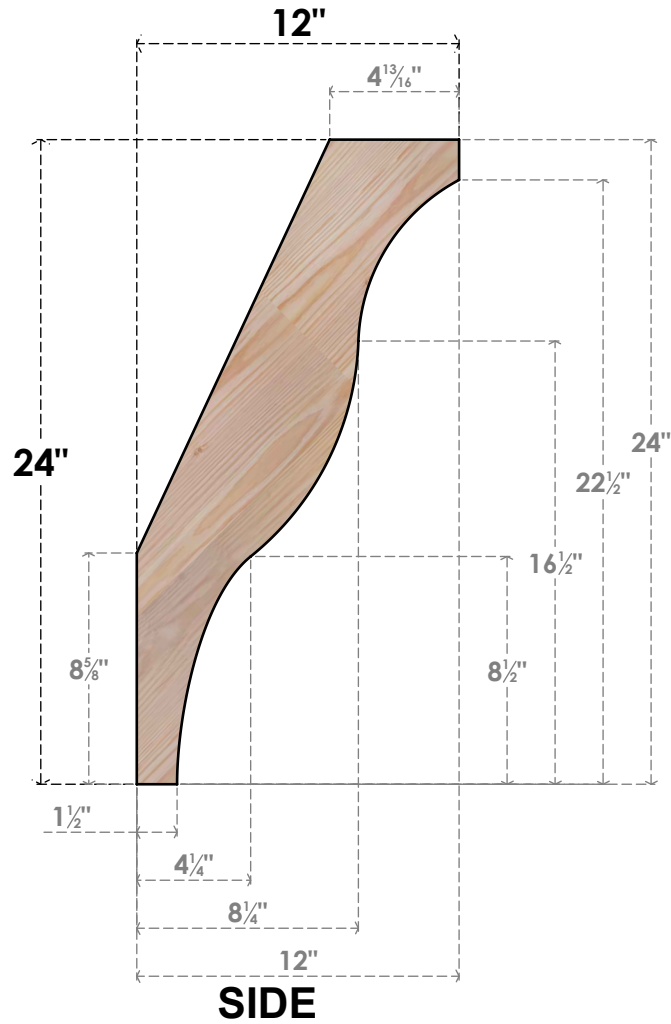

BRC04X12X24FST00SDF

3 1/2"W X 12"D X 24"H FUNSTON SMOOTH BRACE, DOUGLAS FIR

EKENA MILLWORK
 2300 WEST MAIN ST.
 CLARKSVILLE, TX 75426
 TOLL FREE: 866-607-0453
 WWW.EKENAMILLWORK.COM

NOTES

1. INSTALLATION TO BE COMPLETED IN ACCORDANCE WITH MANUFACTURER'S SPECIFICATIONS.
2. DRAWING MAY NOT BE TO SCALE
3. THIS DRAWING IS INTENDED FOR DESIGN AND PLANNING PURPOSES ONLY.
4. ALL INFORMATION CONTAINED HEREIN WAS CURRENT AT THE TIME OF DEVELOPMENT BUT MUST BE REVIEWED AND APPROVED BY THE PRODUCT MANUFACTURER TO BE CONSIDERED ACCURATE.
5. PRODUCTS ARE NOT KILN DRIED. THIS ITEM IS UNIQUE AND WILL CONTAIN THE NATURAL VARIATIONS THAT THE WOOD SPECIES OFFERS. THIS MAY RESULT IN VARIATIONS UP TO 1/4"