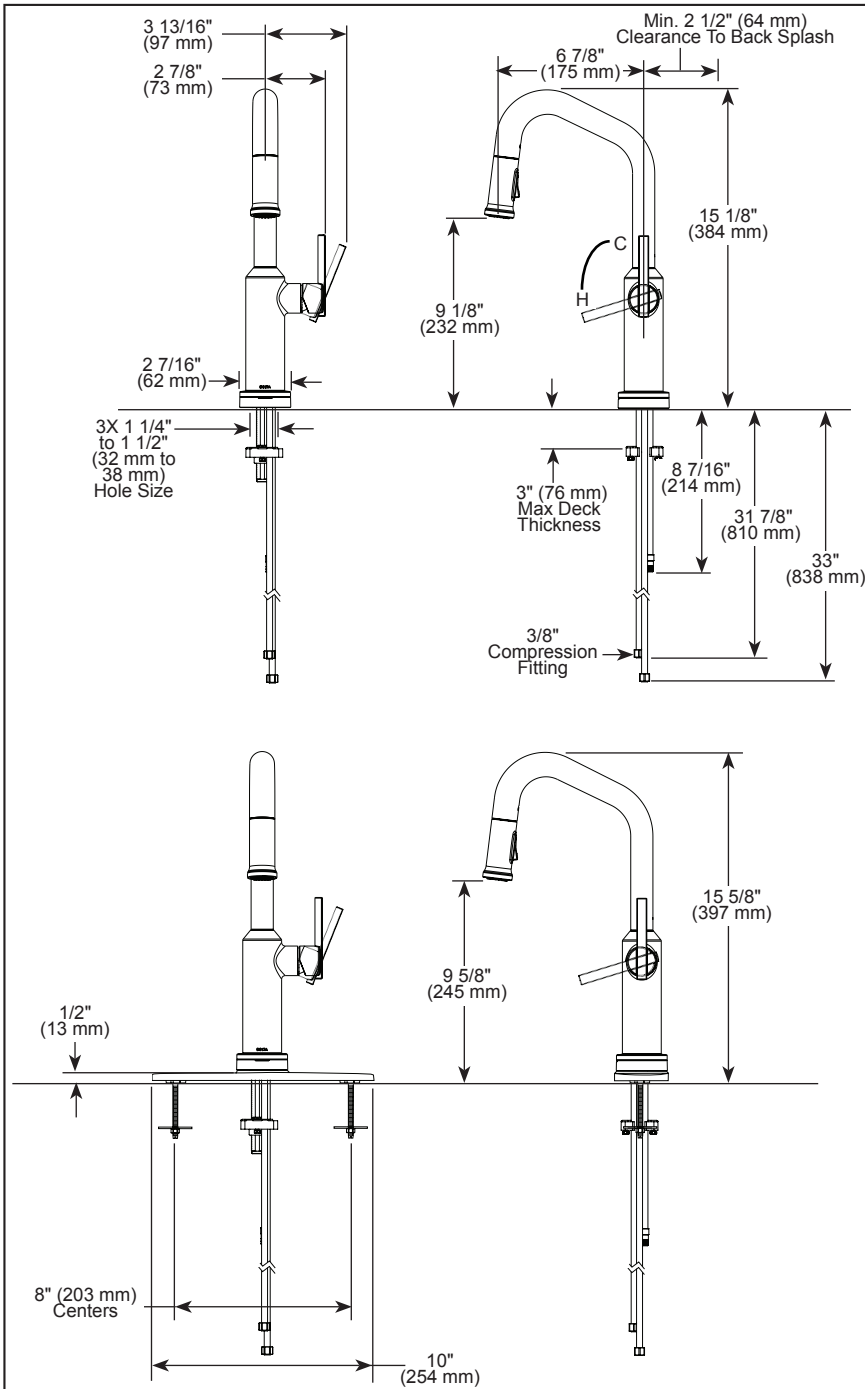

### STANDARD SPECIFICATIONS:

- Max flow rate 1.8 gpm @ 60 psi, 6.8 L/min @ 414 kPa
- One or three hole mount (escutcheon not included, order separately)
- Diamond coated ceramic cartridge
- 3/8" O.D. straight, staggered PEX supply lines
- Spout rotates 360°
- Red/blue indicator RP104130 ▲ (not included)
- Two-function wand; Aerated stream or spray
- Dual check valve in sprayer
- LED indicator light signals on-off, water temperature and when batteries run low
- Uses 6 AA (included) or 6 C (not included) batteries
- Optional EP102157 120V AC adapter available (3-prong grounded outlet required)
- Toggle between Touchless and Touch<sub>2</sub>O® only settings

### COMPLIES WITH:

- ASME A112.18.1 / CSA B125.1
- NSF/ANSI/CAN 61 & 372
- ♿ ICC/ANSI A117.1 - Valve control only

▲ Designate proper finish suffix

Delta Faucet Company reserves the right (1) to make changes in specifications and materials, and (2) to change or discontinue models, both without notice or obligation. Dimensions are for reference only. See current full-line price book or [www.deltafaucet.com](http://www.deltafaucet.com) for finish options and product availability.