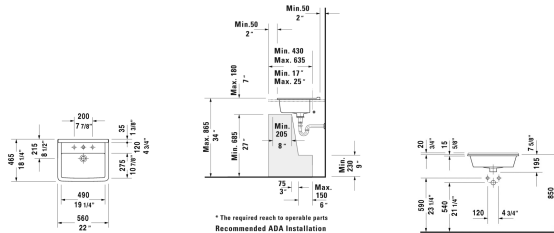

Starck 3 Vanity basin ⚡ # 0302560000 / 0302560030

| < 22" Inch > |

Vanity basin	Dimension	Weight	Order number
drop-in basin, with overflow, with faucet deck, cUPC® listed*, 22" Inch			
Colors			
00 White			
Variant			
●	22" x 18 1/4" Inch	30.8 lb	0302560000
●●●	22" x 18 1/4" Inch	30.8 lb	0302560030
Infobox			
* Complies with following standards: ASME A112.19.2/CSA B45.1, Not available with WonderGliss			
Suitable products			
Vanity unit wall-mounted 4 drawers, drawer beneath basin including cut-out for siphon and siphon cover, 1 countertop with one cut-out or two cut-outs, for 1 or 2 vanity basin(s), 55 1/8" x 21 5/8" Inch	55 1/8" x 21 5/8" Inch		KT6757 B/L/R
Vanity unit wall-mounted 1 pull-out compartment, countertop including one cut-out, for 1 vanity basin centered, 39 3/8" x 21 5/8" Inch	39 3/8" x 21 5/8" Inch		KT6795
Vanity unit wall-mounted 1 pull-out compartment, countertop including one cut-out, for 1 vanity basin centered, 47 1/4" x 21 5/8" Inch	47 1/4" x 21 5/8" Inch		KT6796
Vanity unit wall-mounted 2 pull-out compartments, 1 countertop with one cut-out or two cut-outs, for 1 or 2 vanity basin(s), 55 1/8" x 21 5/8" Inch	55 1/8" x 21 5/8" Inch		KT6797 B/L/R
Vanity unit wall-mounted 2 drawers, upper drawer including cut-out for siphon and siphon cover, countertop including one cut-out, for 1 vanity basin centered, 31 1/2" x 21 5/8" Inch	31 1/2" x 21 5/8" Inch		KT6754
Vanity unit wall-mounted 2 drawers, upper drawer including cut-out for siphon and siphon cover, countertop including one cut-out, for 1 vanity basin centered, 39 3/8" x 21 5/8" Inch	39 3/8" x 21 5/8" Inch		KT6755

All drawings contain the necessary measurements which are subject to standard tolerances. They are stated in inch & mm and are non-binding. Exact measurements, in particular for customized installation scenarios, can only be taken from the finished ceramic piece.