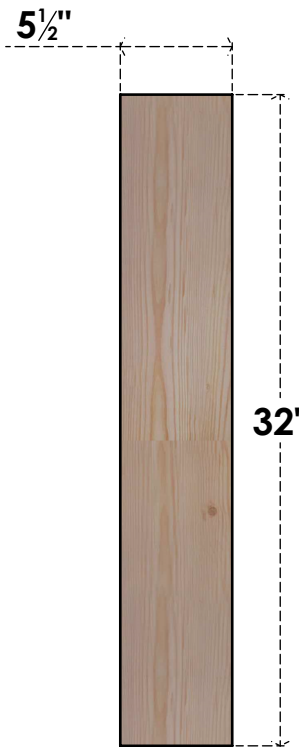

# BRC06X32X32TRA00SDF

5 1/2"W X 32"D X 32"H TRADITIONAL SMOOTH BRACE, DOUGLAS FIR

**SIDE**

**FRONT**

EKENA MILLWORK  
 2300 WEST MAIN ST.  
 CLARKSVILLE, TX 75426  
 TOLL FREE: 866-607-0453  
 WWW.EKENAMILLWORK.COM