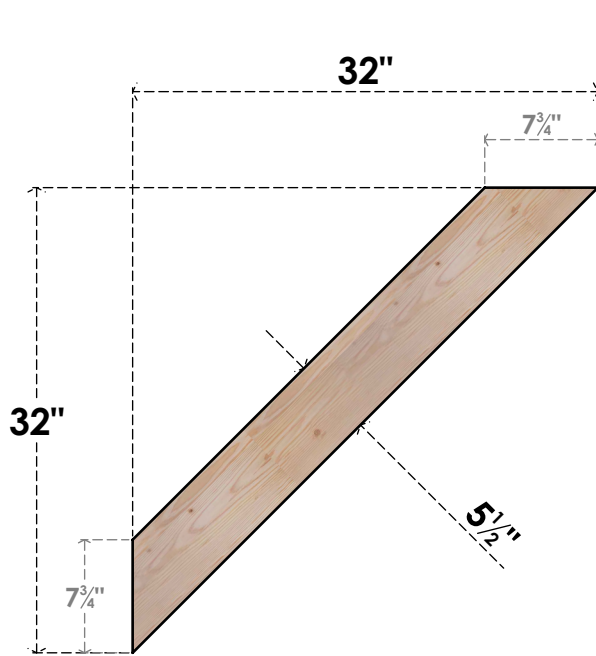

# BRC06X32X32TRA00SDF

5 1/2"W X 32"D X 32"H TRADITIONAL SMOOTH BRACE, DOUGLAS FIR

**SIDE**

**FRONT**

EKENA MILLWORK  
 2300 WEST MAIN ST.  
 CLARKSVILLE, TX 75426  
 TOLL FREE: 866-607-0453  
 WWW.EKENAMILLWORK.COM