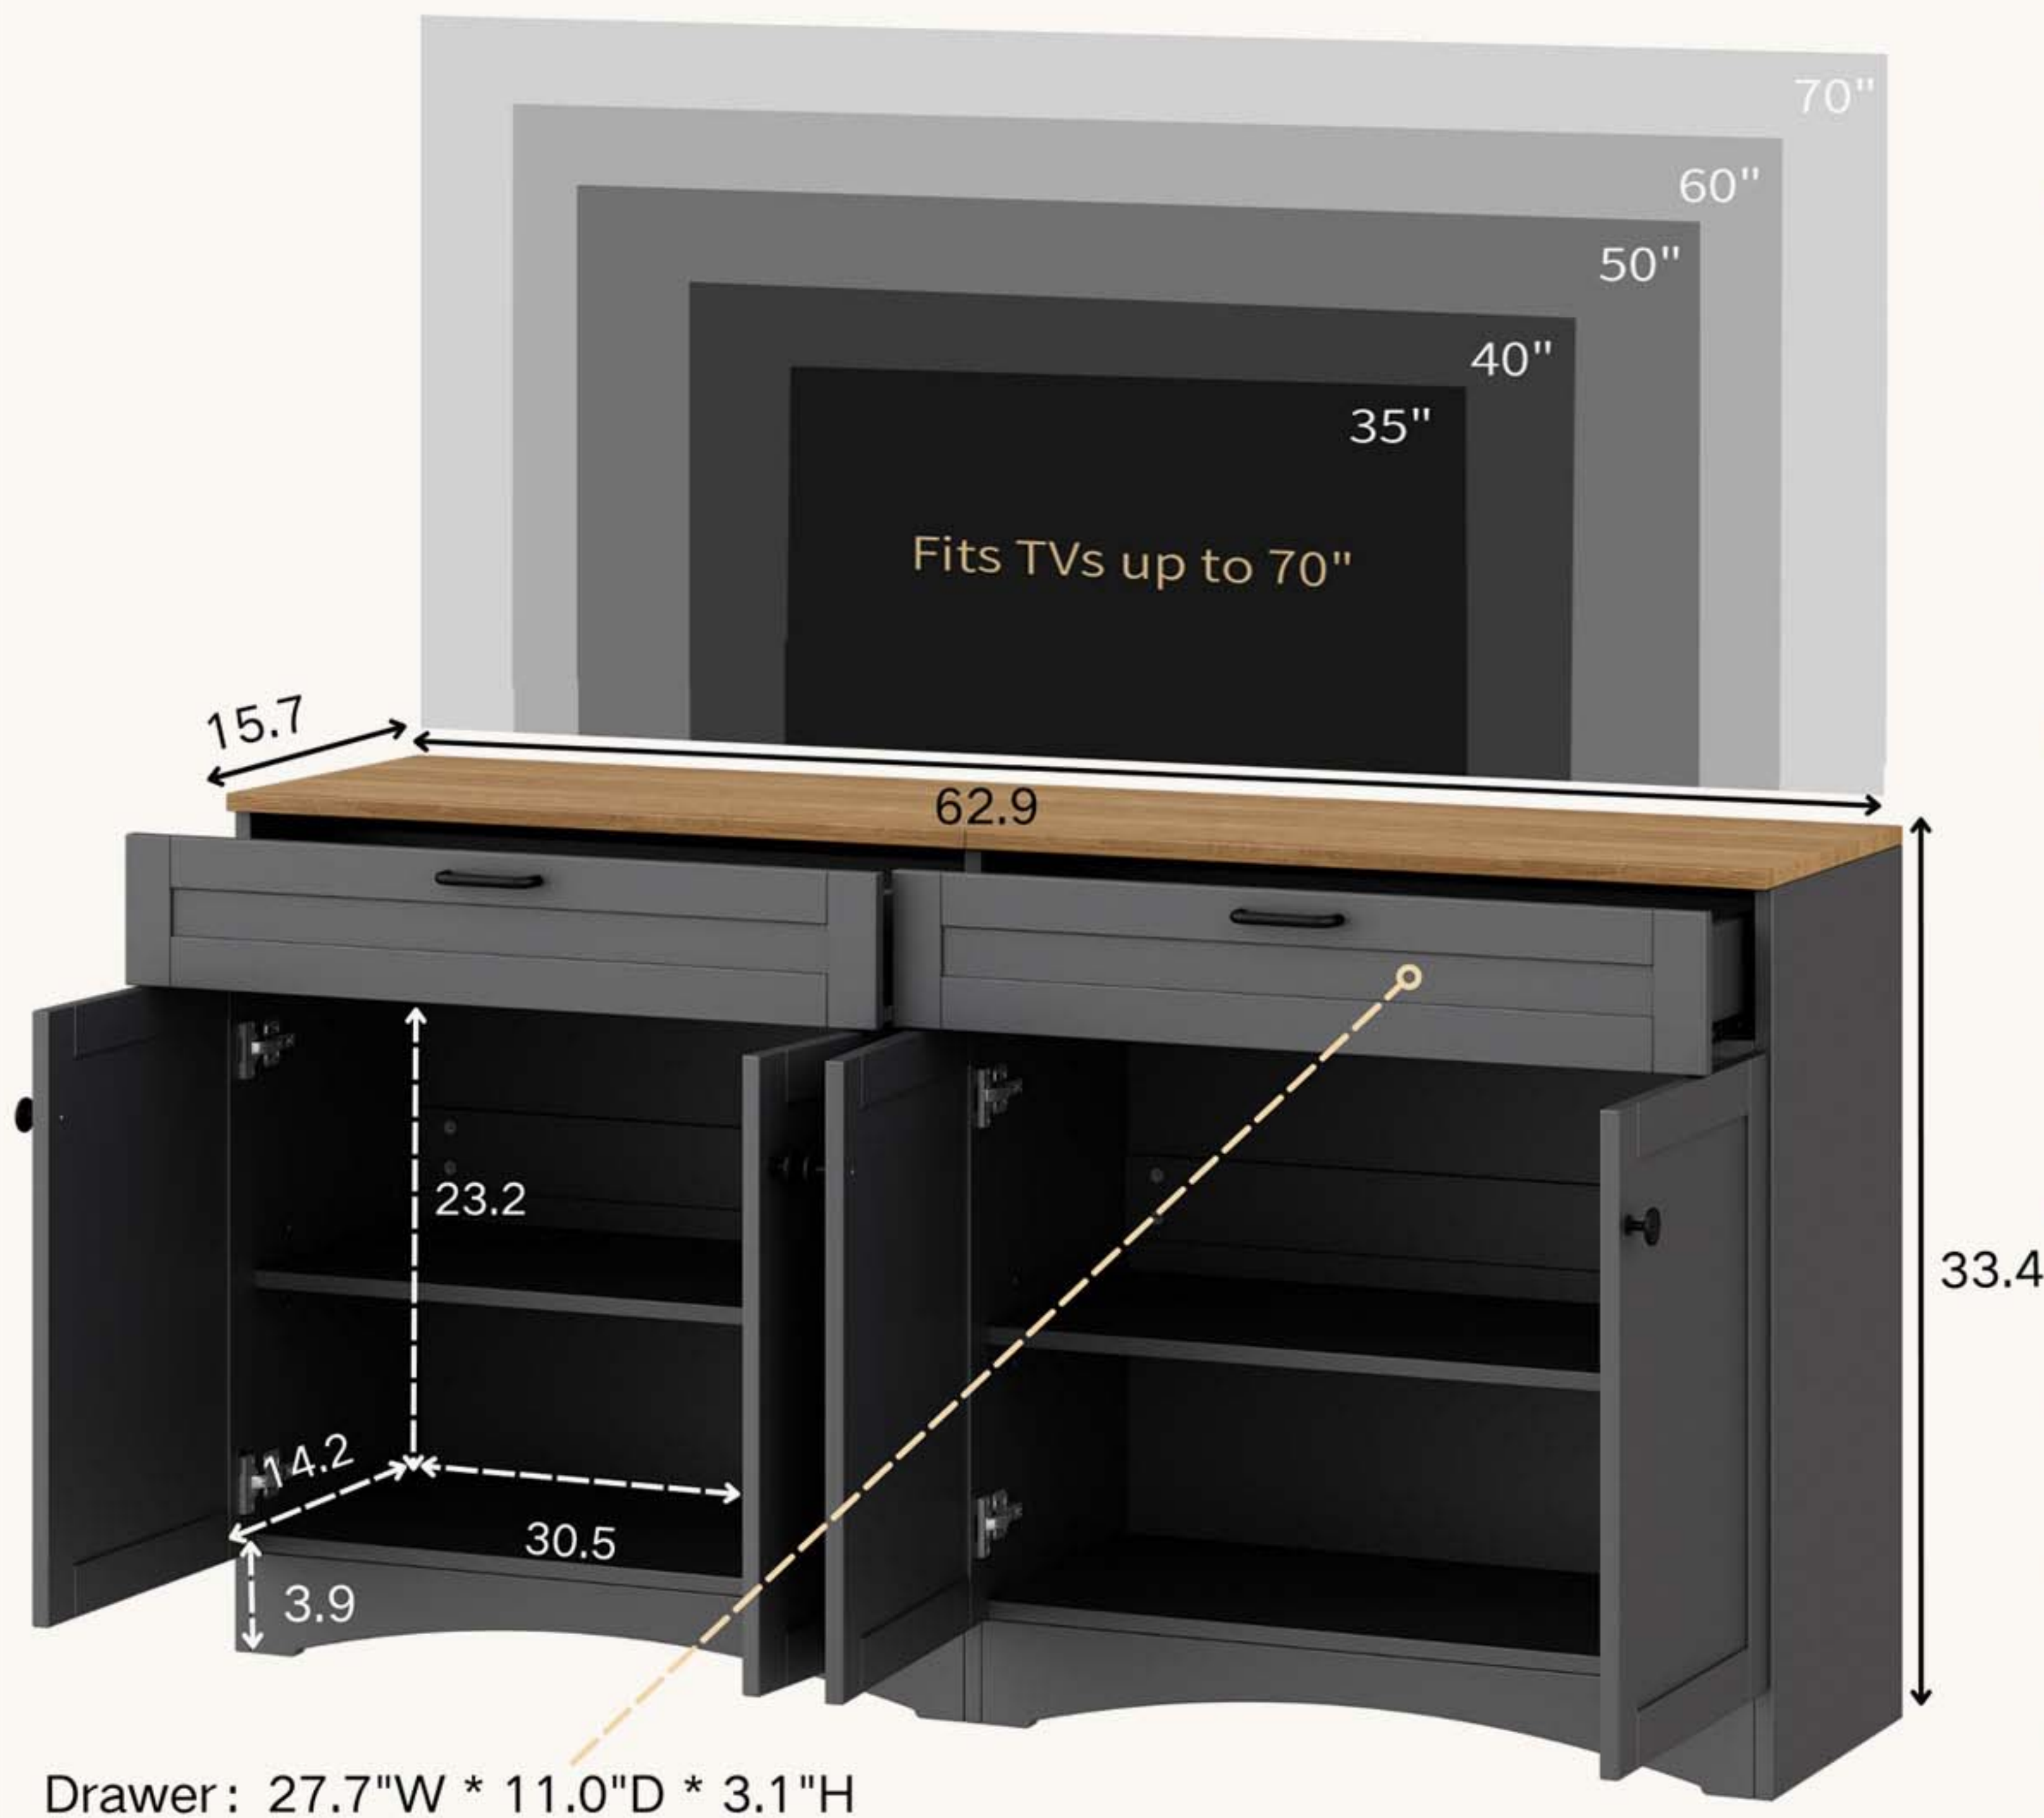

Dimensional Details

Product Dimensions

- Length (in.) :62.90
- Width (in.) :15.70
- Height (in.) :33.40
- Weight (lbs.):107.30

Package Size

- Length (in.) :38.00
- Width (in.) :19.75
- Height (in.) :13.62
- Weight (lbs.):121.14