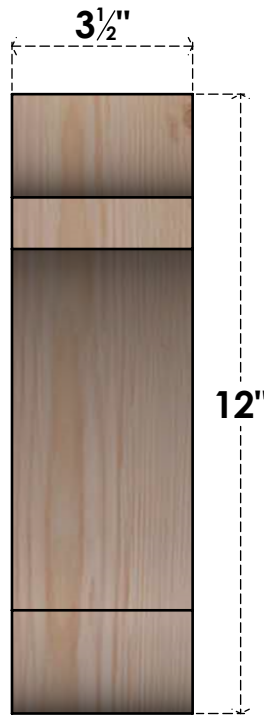

BRC04X12X12OLY00SDF

3 1/2"W X 12"D X 12"H OLYMPIC SMOOTH BRACE, DOUGLAS FIR

SIDE

FRONT

EKENA MILLWORK
2300 WEST MAIN ST.
CLARKSVILLE, TX 75426
TOLL FREE: 866-607-0453
WWW.EKENAMILLWORK.COM

NOTES

1. INSTALLATION TO BE COMPLETED IN ACCORDANCE WITH MANUFACTURER'S SPECIFICATIONS.
2. DRAWING MAY NOT BE TO SCALE
3. THIS DRAWING IS INTENDED FOR DESIGN AND PLANNING PURPOSES ONLY.
4. ALL INFORMATION CONTAINED HEREIN WAS CURRENT AT THE TIME OF DEVELOPMENT BUT MUST BE REVIEWED AND APPROVED BY THE PRODUCT MANUFACTURER TO BE CONSIDERED ACCURATE.
5. PRODUCTS ARE NOT KILN DRIED. THIS ITEM IS UNIQUE AND WILL CONTAIN THE NATURAL VARIATIONS THAT THE WOOD SPECIES OFFERS. THIS MAY RESULT IN VARIATIONS UP TO 1/4"