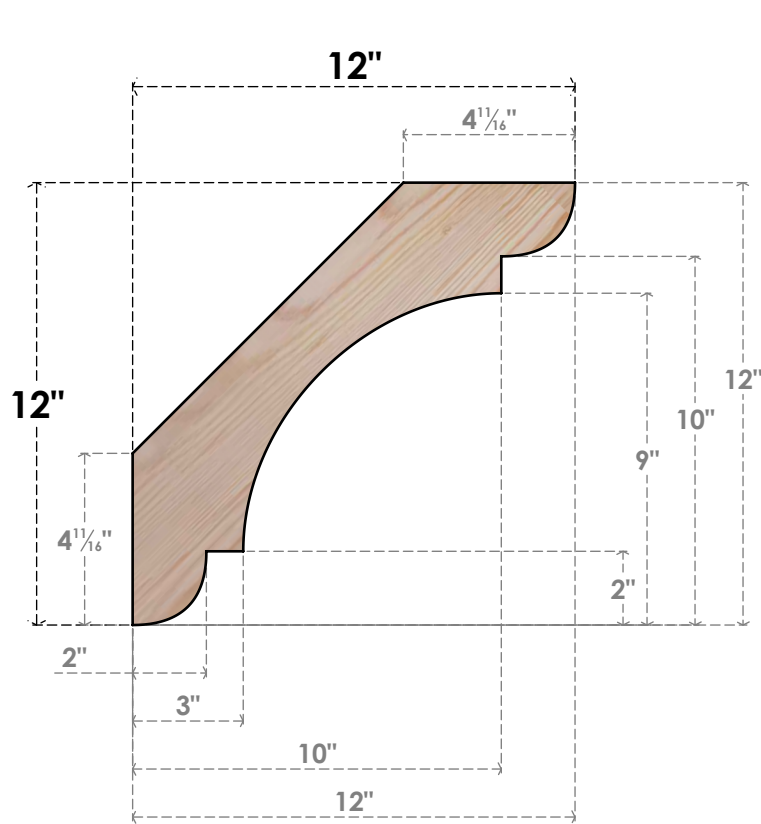

BRC04X12X12OLY00SDF

3 1/2"W X 12"D X 12"H OLYMPIC SMOOTH BRACE, DOUGLAS FIR

SIDE

FRONT

EKENA MILLWORK
2300 WEST MAIN ST.
CLARKSVILLE, TX 75426
TOLL FREE: 866-607-0453
WWW.EKENAMILLWORK.COM

NOTES

1. INSTALLATION TO BE COMPLETED IN ACCORDANCE WITH MANUFACTURER'S SPECIFICATIONS.
2. DRAWING MAY NOT BE TO SCALE
3. THIS DRAWING IS INTENDED FOR DESIGN AND PLANNING PURPOSES ONLY.
4. ALL INFORMATION CONTAINED HEREIN WAS CURRENT AT THE TIME OF DEVELOPMENT BUT MUST BE REVIEWED AND APPROVED BY THE PRODUCT MANUFACTURER TO BE CONSIDERED ACCURATE.
5. PRODUCTS ARE NOT KILN DRIED. THIS ITEM IS UNIQUE AND WILL CONTAIN THE NATURAL VARIATIONS THAT THE WOOD SPECIES OFFERS. THIS MAY RESULT IN VARIATIONS UP TO 1/4"