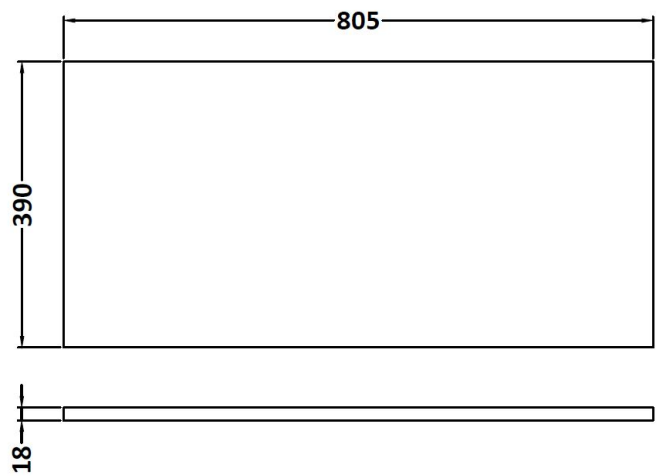

CUSTOMER DATA SHEET

DESCRIPTION: 800 Wh Single Drawer Vanity With Worktop

CUSTOMER DATA SHEET - FURNITURE

DESCRIPTION: 800 Wall Hung Single Drawer Basin Unit

PRODUCT DIMENSIONS

Height (mm)	Width (mm)	Depth (mm)	Nett Wgt Kg
430	800	383	19

PACKAGING DIMENSIONS

Height (mm)	Width (mm)	Depth (mm)	Gross Wgt Kg
405	820	450	19

PACKAGING DATA

Box Colour	Brown Cardboard Box		
Box Qty	1	Label Colour	White Label
Label Size	100 x 50	Label Qty	2

OUTER BOX DIMENSIONS (If Applicable)

CUSTOMER DATA SHEET - FURNITURE

DESCRIPTION: 800 Worktop - 805 X 390mm

PRODUCT DIMENSIONS

Height (mm)	Width (mm)	Depth (mm)	Nett Wgt Kg
18	805	390	2.9

PACKAGING DIMENSIONS

Height (mm)	Width (mm)	Depth (mm)	Gross Wgt Kg
25	825	410	3

PACKAGING DATA

Box Colour	Brown Cardboard Box		
Box Qty	1	Label Colour	White Label
Label Size	50 x 100	Label Qty	1

OUTER BOX DIMENSIONS (If Applicable)

Height (mm)	Width (mm)	Depth (mm)	Gross Wgt Kg

PRODUCT DETAILS