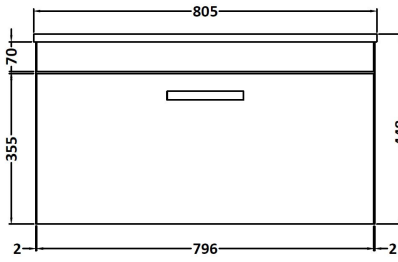

CUSTOMER DATA SHEET

DESCRIPTION: 800 Wh Single Drawer Vanity With Worktop

CUSTOMER DATA SHEET - FURNITURE

DESCRIPTION: 800 Wall Hung Single Drawer Basin Unit

PRODUCT DIMENSIONS

Height (mm)	Width (mm)	Depth (mm)	Nett Wgt Kg
430	800	383	19

PACKAGING DIMENSIONS

Height (mm)	Width (mm)	Depth (mm)	Gross Wgt Kg
405	820	450	19

PACKAGING DATA

Box Colour	Brown Cardboard Box		
Box Qty	1	Label Colour	White Label
Label Size	100 x 50	Label Qty	2

OUTER BOX DIMENSIONS (If Applicable)

CUSTOMER DATA SHEET - FURNITURE

DESCRIPTION: 800 Worktop - 805 X 390mm

PRODUCT DIMENSIONS

Height (mm)	Width (mm)	Depth (mm)	Nett Wgt Kg
18	805	390	2.9

PACKAGING DIMENSIONS

Height (mm)	Width (mm)	Depth (mm)	Gross Wgt Kg
25	825	410	3

PACKAGING DATA

Box Colour	Brown Cardboard Box		
Box Qty	1	Label Colour	White Label
Label Size	50 x 100	Label Qty	1

OUTER BOX DIMENSIONS (If Applicable)

Height (mm)	Width (mm)	Depth (mm)	Gross Wgt Kg

PRODUCT DETAILS