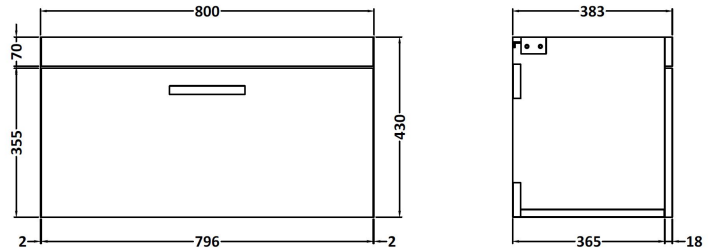

CUSTOMER DATA SHEET

DESCRIPTION: 800 Wh Single Drawer Vanity With Worktop

CUSTOMER DATA SHEET - FURNITURE

DESCRIPTION: 800 Wall Hung Single Drawer Basin Unit

PRODUCT DIMENSIONS

Height (mm)	Width (mm)	Depth (mm)	Nett Wgt Kg
430	800	383	19

PACKAGING DIMENSIONS

Height (mm)	Width (mm)	Depth (mm)	Gross Wgt Kg
405	820	450	19

PACKAGING DATA

Box Colour	Brown Cardboard Box		
Box Qty	1	Label Colour	White Label
Label Size	100 x 50	Label Qty	2

OUTER BOX DIMENSIONS (If Applicable)

CUSTOMER DATA SHEET - FURNITURE

DESCRIPTION: 800 Worktop - 805 X 390mm

PRODUCT DIMENSIONS

Height (mm)	Width (mm)	Depth (mm)	Nett Wgt Kg
18	805	390	2.9

PACKAGING DIMENSIONS

Height (mm)	Width (mm)	Depth (mm)	Gross Wgt Kg
25	825	410	3

PACKAGING DATA

Box Colour	Brown Cardboard Box		
Box Qty	1	Label Colour	White Label
Label Size	50 x 100	Label Qty	1

OUTER BOX DIMENSIONS (If Applicable)

Height (mm)	Width (mm)	Depth (mm)	Gross Wgt Kg

PRODUCT DETAILS