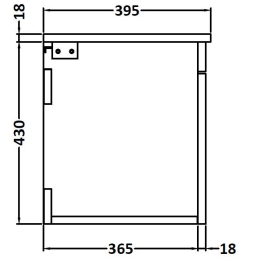

CUSTOMER DATA SHEET

DESCRIPTION: 800 Wh Single Drawer Vanity With Worktop

CUSTOMER DATA SHEET - FURNITURE

DESCRIPTION: 800 Wall Hung Single Drawer Basin Unit

PRODUCT DIMENSIONS

Height (mm)	Width (mm)	Depth (mm)	Nett Wgt Kg
430	800	383	19

PACKAGING DIMENSIONS

Height (mm)	Width (mm)	Depth (mm)	Gross Wgt Kg
405	820	450	19

PACKAGING DATA

Box Colour	Brown Cardboard Box		
Box Qty	1	Label Colour	White Label
Label Size	100 x 50	Label Qty	2

OUTER BOX DIMENSIONS (If Applicable)

CUSTOMER DATA SHEET - FURNITURE

DESCRIPTION: 800 Worktop - 805 X 390mm

PRODUCT DIMENSIONS

Height (mm)	Width (mm)	Depth (mm)	Nett Wgt Kg
18	805	390	2.9

PACKAGING DIMENSIONS

Height (mm)	Width (mm)	Depth (mm)	Gross Wgt Kg
25	825	410	3

PACKAGING DATA

Box Colour	Brown Cardboard Box		
Box Qty	1	Label Colour	White Label
Label Size	50 x 100	Label Qty	1

OUTER BOX DIMENSIONS (If Applicable)

Height (mm)	Width (mm)	Depth (mm)	Gross Wgt Kg

PRODUCT DETAILS