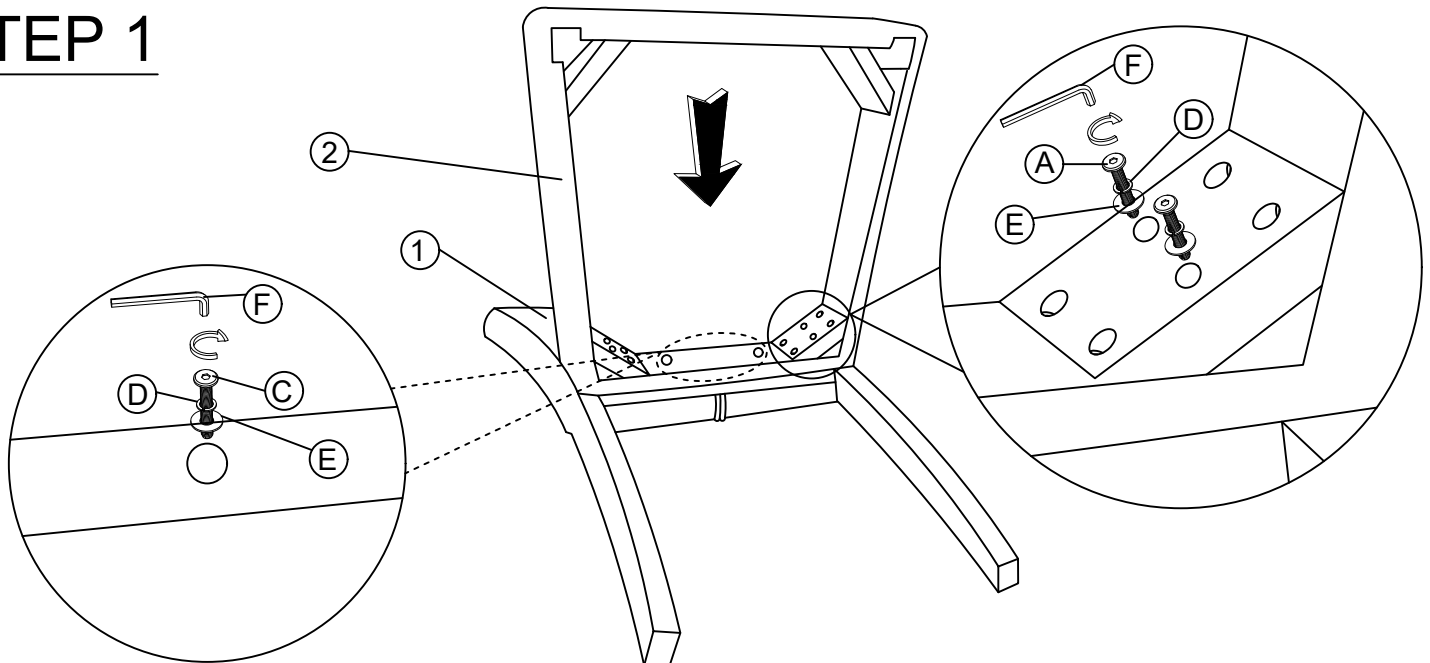

ASSEMBLY INSTRUCTIONS

MODEL : LW2204

ITEM	PART NAME	QTY
1	Chair Back 	1PC
2	Chair Seat 	1PC
3	Leg 	2PCS

ITEM	HARDWARE LIST	DESCRIPTION	QTY
A	JCBC M6 X 80MM		4PCS
B	JCBC M6 X 60MM		4PCS
C	JCBC M6 X 40MM		2PCS
D	Spring Washer M6		10PCS
E	Flat Washer M6		10PCS
F	Allen Key M4		1PC

STEP 1

STEP 2