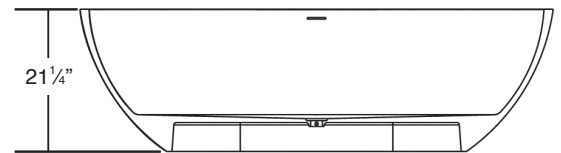

FEATURES

- 70.87" x 31.5" x 21.25" freestanding bathtub.
- Artificial stone material.
- Center drain location. Spring-loaded chrome finish bottom drain included.
- Built-in overflow.
- 10 Year Limited Residential Warranty
3 Year Commercial Warranty

COLORS/FINISH

- 01 White
- 08 Biscuit
- 09 Black
- (V) velvet finish

Specified Model

Model	SSW7131
Dimensions	L70 ^{55/64} " x W31 ^{1/2} " x H21 ^{1/4} "
Drain Outlet	Center
Water Capacity	96 gallons
Cubic Feet	38.03
Item Weight	407 lbs.
Shipping Weight	517 lbs.
Material	Artificial Stone
Installation	freestanding, floor mounted
Required	floor or wall mount faucet not supplied