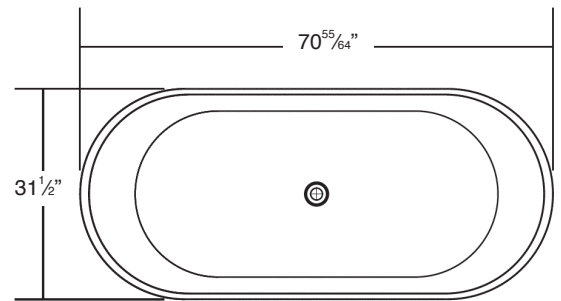

FEATURES

- 70.87" x 31.5" x 21.25" freestanding bathtub.
- Artificial stone material.
- Center drain location. Spring-loaded chrome finish bottom drain included.
- Built-in overflow.
- 10 Year Limited Residential Warranty
3 Year Commercial Warranty

COLORS/FINISH

- 01 White
- 08 Biscuit
- 09 Black
- (V) velvet finish

Specified Model

Model	SSW7131
Dimensions	L70 ^{55/64} " x W31 ^{1/2} " x H21 ^{1/4} "
Drain Outlet	Center
Water Capacity	96 gallons
Cubic Feet	38.03
Item Weight	407 lbs.
Shipping Weight	517 lbs.
Material	Artificial Stone
Installation	freestanding, floor mounted
Required	floor or wall mount faucet not supplied