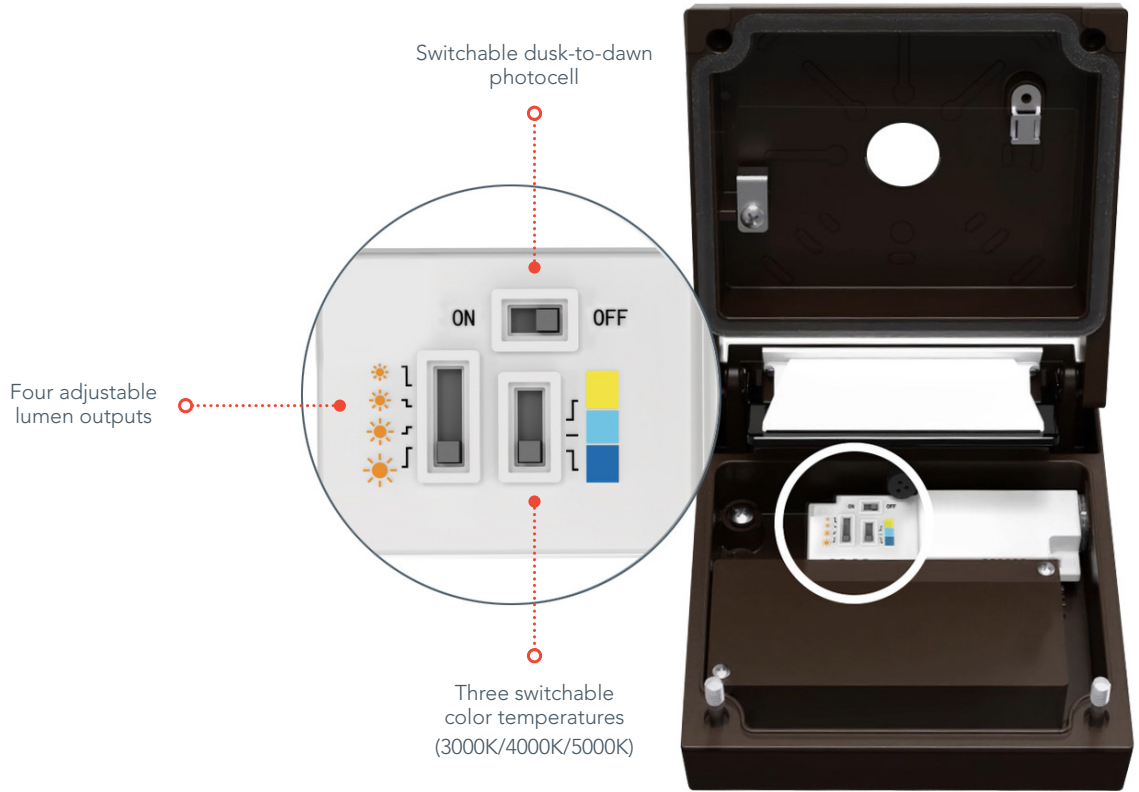

Loaded with Standard Features

WPX0 wall pack luminaires feature a uniform photometric distribution with four adjustable lumen outputs, three switchable color temperatures, and a switchable dusk-to-dawn photocell. WPX0 is highly customizable and the simplified stock benefits both distributors and contractors. 24 SKUs in one fixture!

Architectural Look at Distributor Stock Prices

The WPX family of full cut-off LED wall packs are the best choice to meet customers' needs for an aesthetically appealing form, photometric performance and low initial cost. The new standard in wall-mounted lighting solutions!

Quick Facts

- Adjustable Lumen Output (ALO) delivers 850 - 1,650 lumens
- Switchable color temperature (3000K/4000K/5000K)
- Switchable photocell for dusk-to-dawn operation
- Replace up to 70W MH
- DLC Premium listed
- 5-year limited warranty

WPX0 LED Wall Pack Luminaire

Additional Key Features

Stylish and compact with modern clean lines that blend into architecture. WPX0 is ideal for commercial and residential over-the-door applications.

WPX0 is easily installed onto any standard junction box. Simply make the connections in the integral wiring compartment and WPX0 is ready to use.