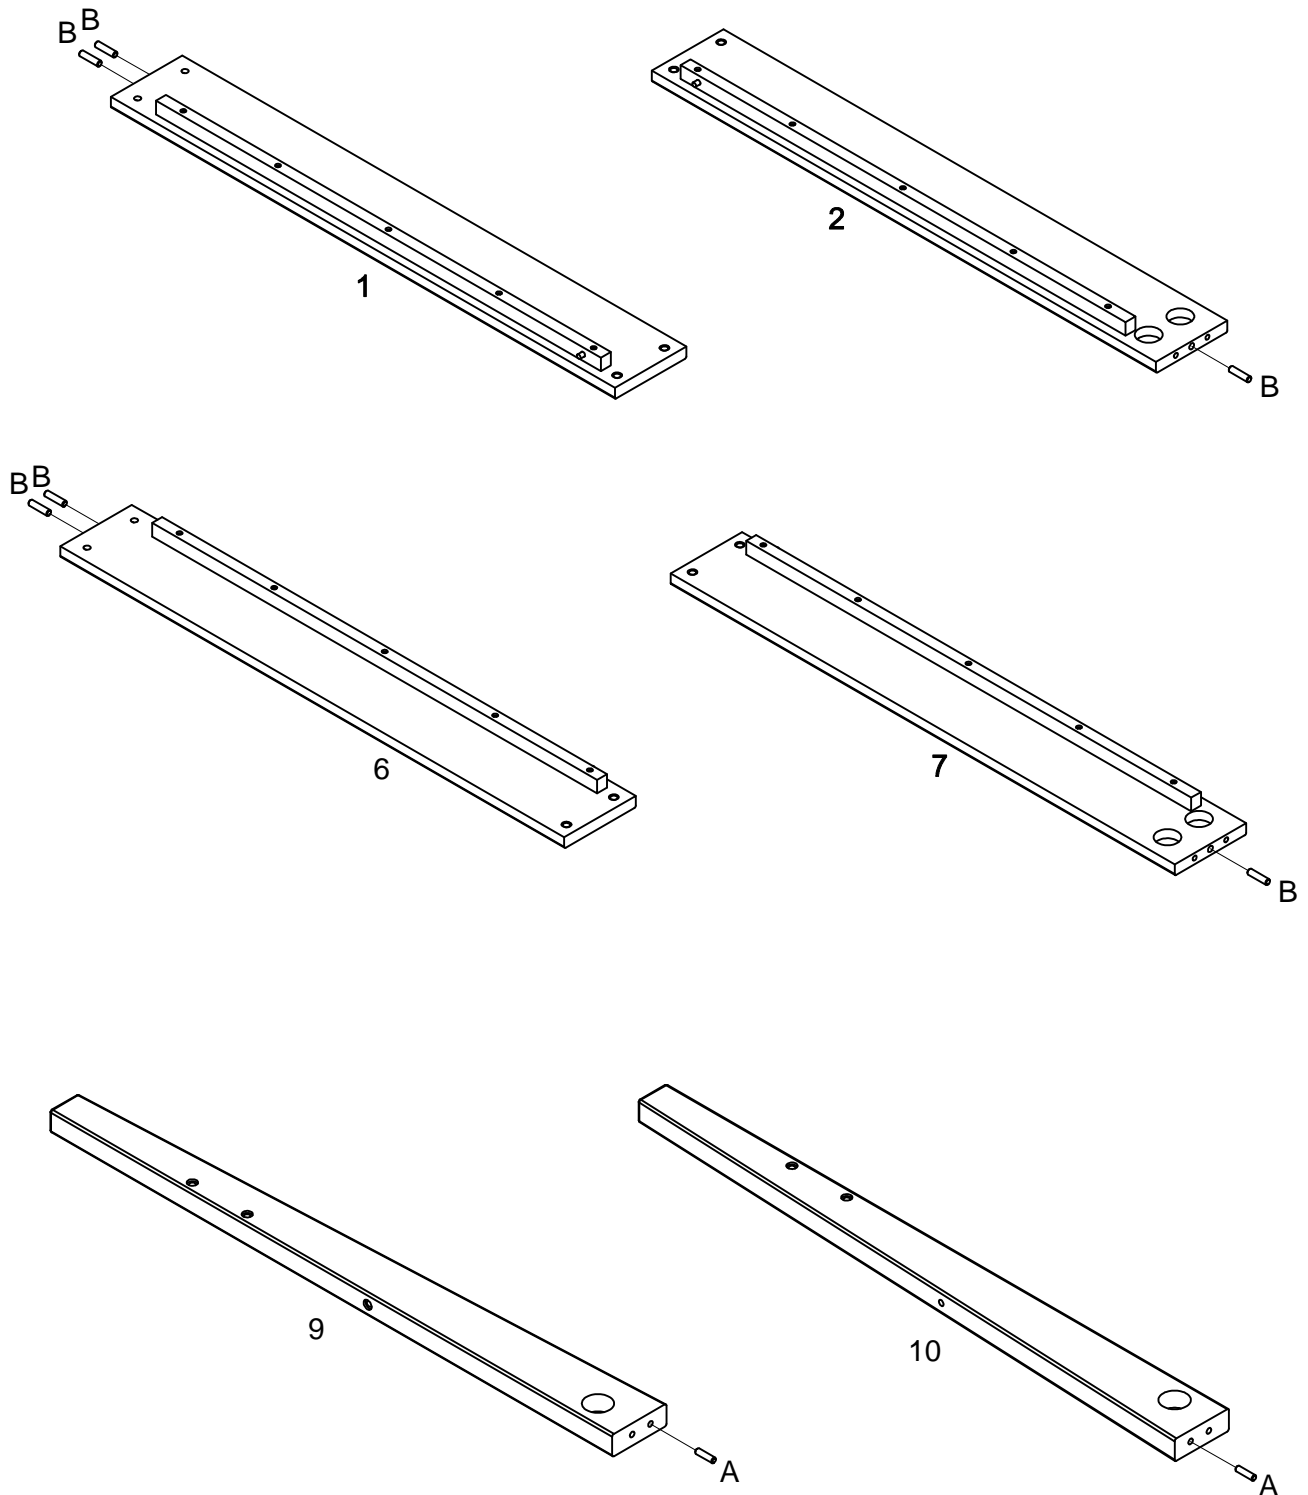

Step By Step Assembly Instructions

Step 1 :