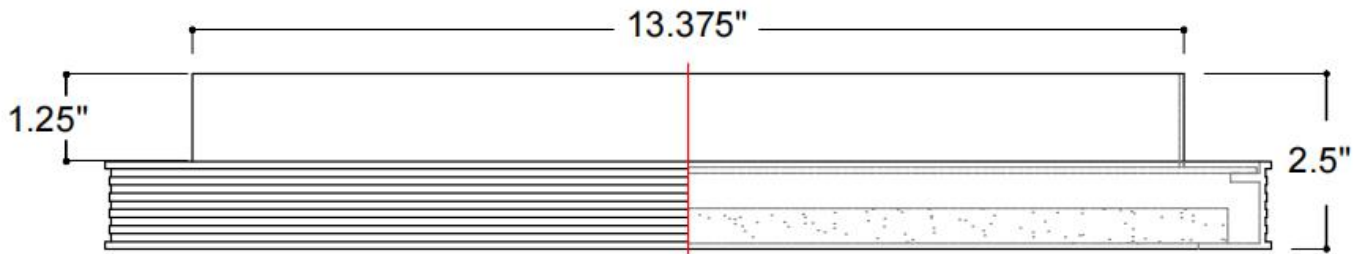

ITEM: 9999-0083

Overall Dimensions

Height: 2.5"

Diameter: 15.75"

TOP VIEW

FRONT VIEW