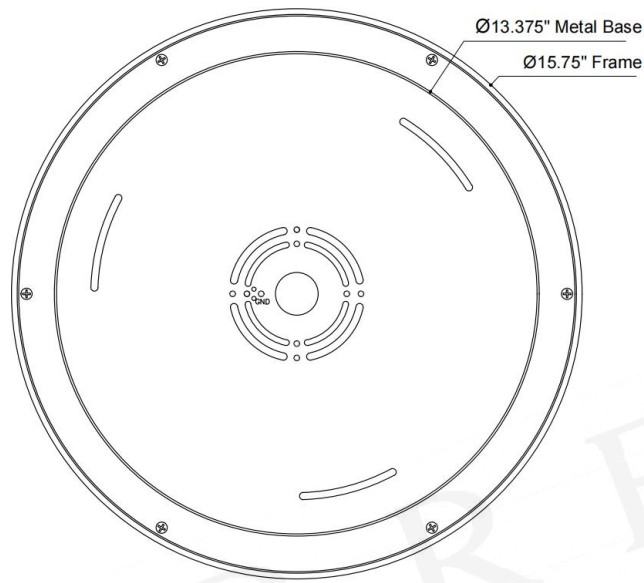

ITEM: 9999-0083

Overall Dimensions

Height: 2.5"

Diameter: 15.75"

TOP VIEW

FRONT VIEW