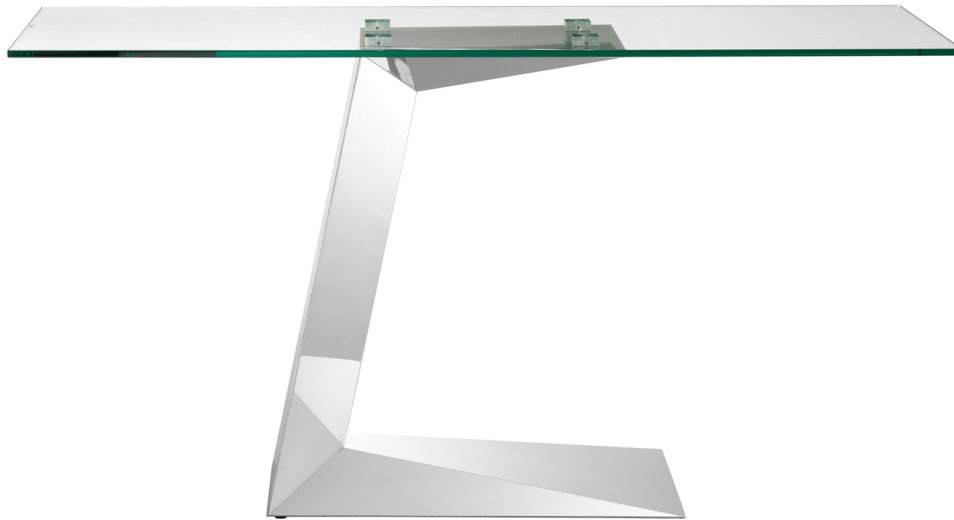

casabianca
HOME

CECILIA

CB-01C

CECILIA CONSOLE TABLE IN STAINLESS GLASS.

55" W X 17.75" D X 32" H

PRODUCT DETAILS

Width: 55 "
Depth: 17.75 "
Height: 32 "
Weight: 73 lbs

Max Capacity: 75 lbs
Assembly: Partial Assembly Required
Country of Origin: China

MATERIALS

Main unit: Stainless steel
Top: Glass

CARE

Casegoods (C): Dust with a soft, dry cloth. All spills should be cleaned up immediately. Use glass cleaners on glass only. DO NOT use any abrasive cleaning supplies.

WARRANTY

1 Year limited warranty against manufacturer defects.

PACKAGING INFORMATION

Box 1 | 57 L x 20 W x 2 H in | 48 lbs
Box 2 | 27 L x 31 W x 15 H in | 27 lbs

LTL PALLET DIMENSIONS Class: 175

Standard | 48 L x 40 W x 22 H in | 128 lbs