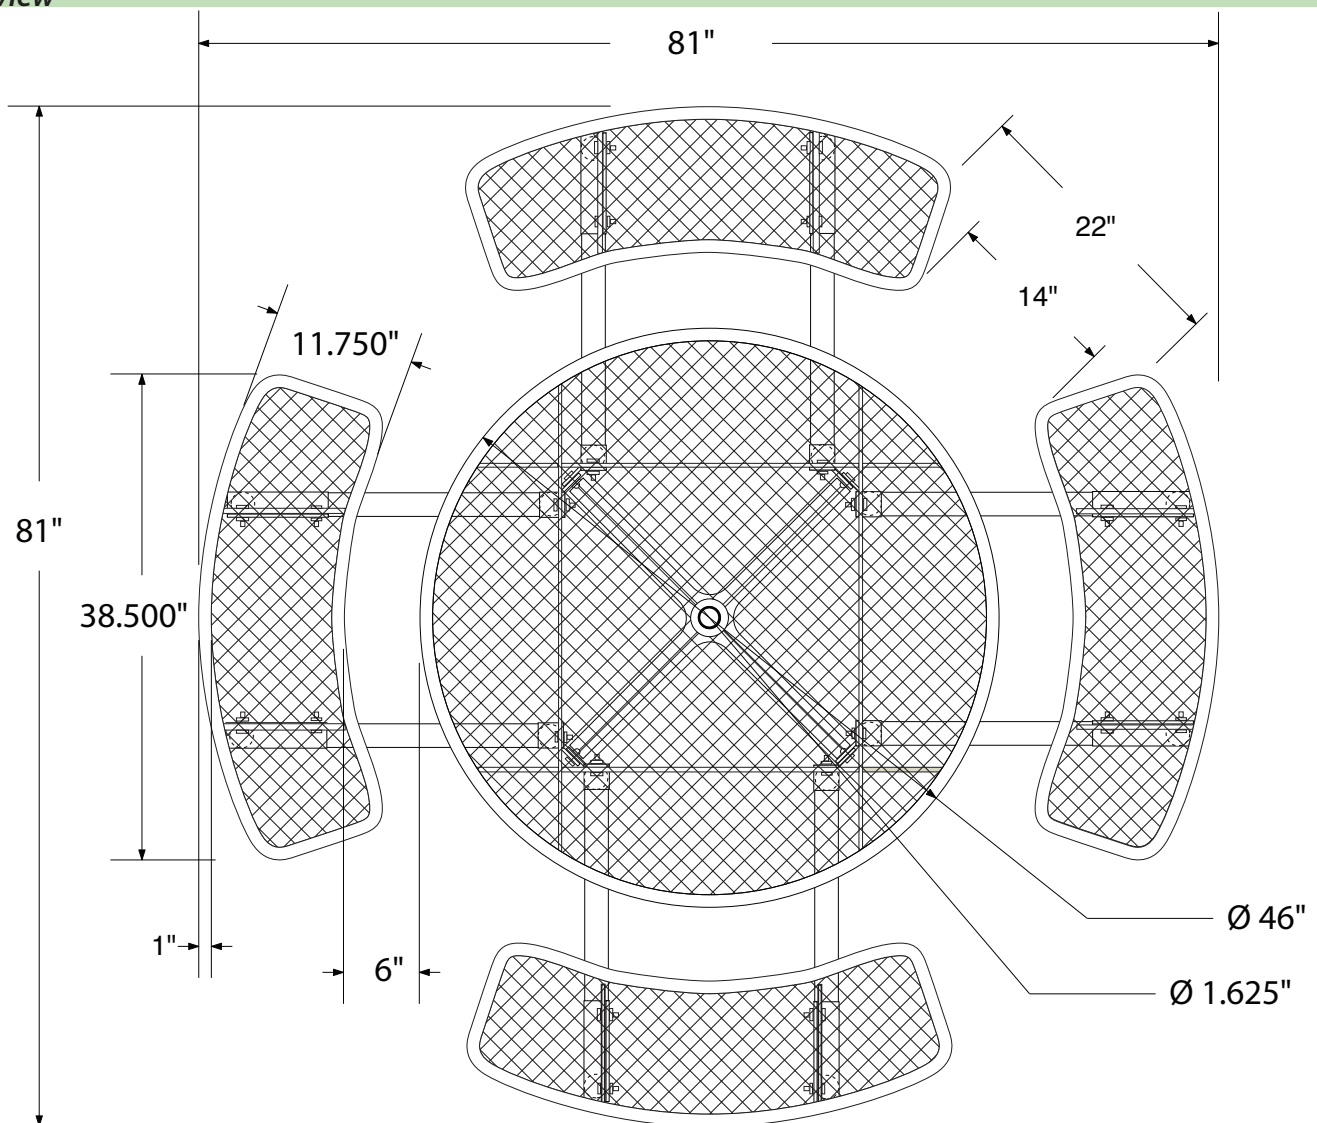

leisure craft INC.

P.O. Box 1700 • Hendersonville, NC 28793 • Tel: (800) 633-8241 • (828) 693-8241
Fax: (828) 693-8777 • www.leisurecraftinc.com • sales@leisurecraftinc.com

SPEC SHEET: T46ROP

46" ROUND EXPANDED METAL TABLE PORTABLE

Wt. 255 lbs

photo

top view

side view

product details

Coated Surfaces:

- Thermoplastic coated
- Copolymer-based, environmentally safe
- Does not fade, crack, peel warp
- Applied at a thickness of 25-30 mils.
- 5 Year warranty on coating

Construction:

- Seats and tops - 9 gauge steel
- 2" tubular understructure
- Understructure - galvanized steel
- Understructure finish - black polyester powder coated
- Nuts, washers and bolts - galvanized steel

mounting types

P = Portable : no mount

SM = Surface Mount:
concrete anchors
through discs welded
to legs

IG= In-Ground:
J-rods set in concrete
through discs welded
to legs