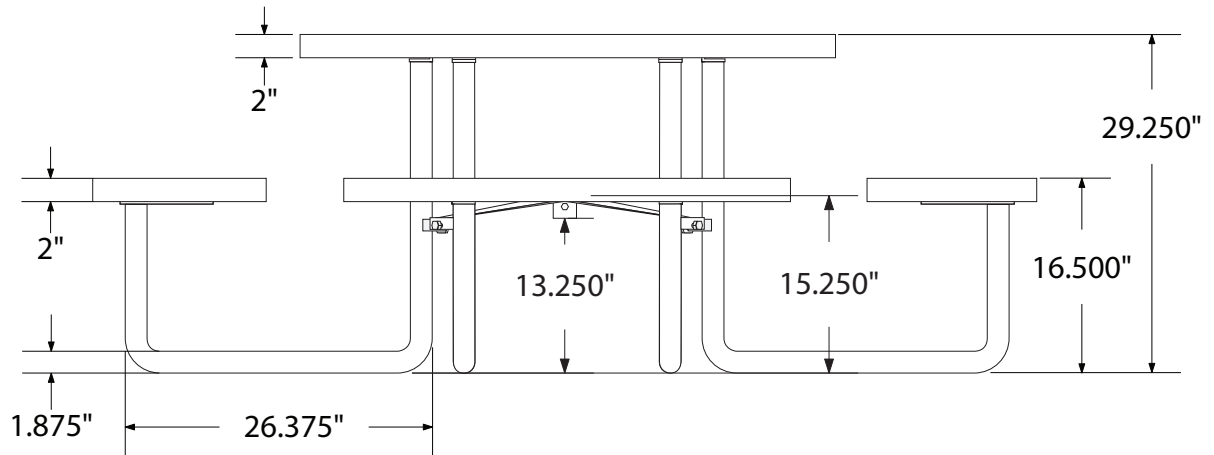

side view

product details

Coated Surfaces:

- Thermoplastic coated
- Copolymer-based, environmentally safe
- Does not fade, crack, peel warp
- Applied at a thickness of 25-30 mils.
- 5 Year warranty on coating

Construction:

- Seats and tops - 9 gauge steel
- 2" tubular understructure
- Understructure - galvanized steel
- Understructure finish - black polyester powder coated
- Nuts, washers and bolts - galvanized steel

mounting types

P = Portable : no mount

SM = Surface Mount:
concrete anchors
through discs welded
to legs

IG= In-Ground:
J-rods set in concrete
through discs welded
to legs