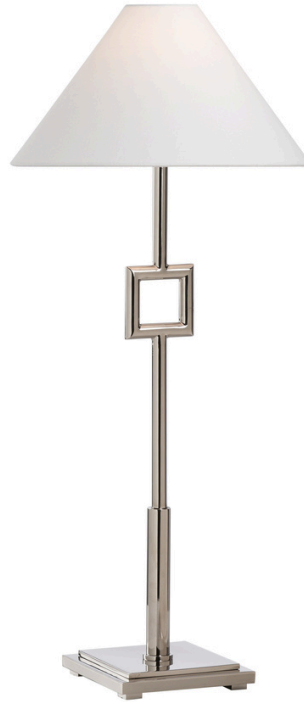

WILDWOOD CHELSEA HOUSE

70260 • Overhill Table Lamp - Polished Nickel

28h x 6w x 6d
Metal
Polished Nickel

This sleek metal table lamp features a modern silhouette with a bold square accent, adding a touch of architectural elegance. With a polished nickel finish, it exudes sophistication, making it a perfect statement piece for any contemporary or classic space. Designed by Jamie Merida.