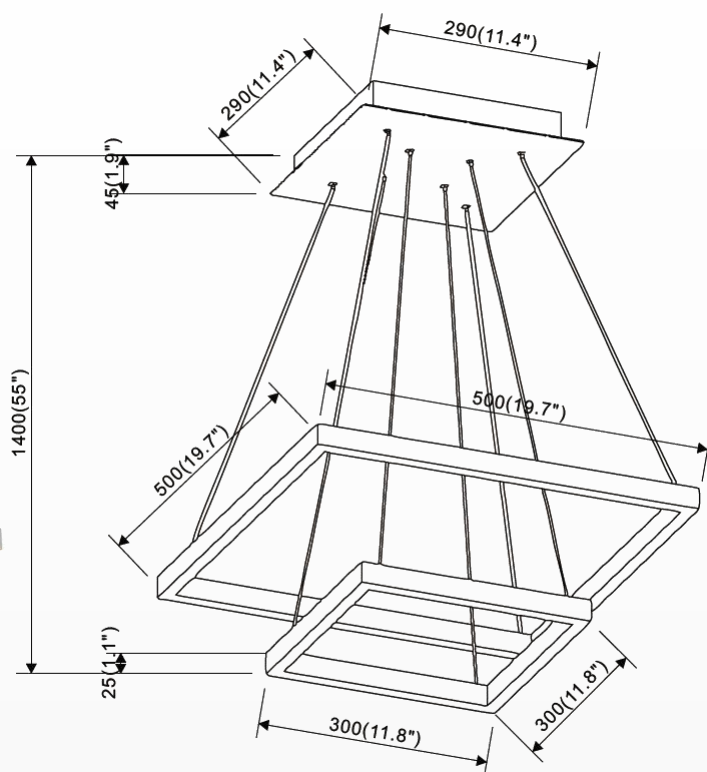

LED Chandelier Lights

SPECIFICATION

- Dimension: 19.7"×19.7"×55"
- Wattage: 54W
- Voltage: 120V
- Temp: 3000K
- Lumens: 3016LM
- Dimmable: ELV , DIMMING 5%-100%
- CRI: > 80
- Material : Iron+Aluminum+Acrylic
- Lifespan : 50000hs
- Warranty: 3 years
- Operation temperature : -20°C-40°C

SW

Sand White

AL

Aluminum

BL

Black

WHAT'S IN THE BOX:

mounting bracket; plastic anchors; anchor screws; outlet screws; wire connectors, ground screw, canopy screw, gloves