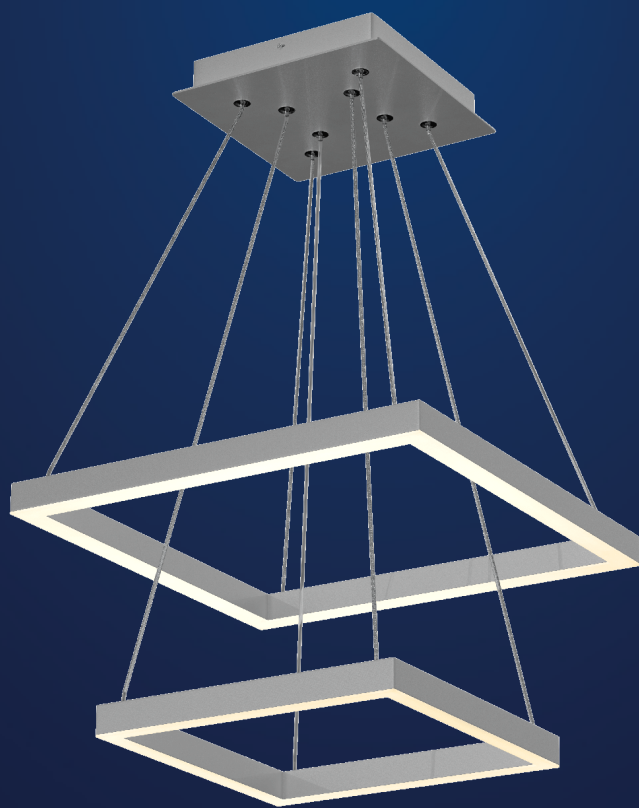

LED Chandelier Lights

SPECIFICATION

- Dimension: 19.7"×19.7"×55"
- Wattage: 54W
- Voltage: 120V
- Temp: 3000K
- Lumens: 3016LM
- Dimmable: ELV , DIMMING 5%-100%
- CRI: > 80
- Material : Iron+Aluminum+Acrylic
- Lifespan : 50000hs
- Warranty: 3 years
- Operation temperature : -20°C-40°C

SW

Sand White

AL

Aluminum

BL

Black

WHAT'S IN THE BOX:

mounting bracket; plastic anchors; anchor screws; outlet screws; wire connectors, ground screw, canopy screw, gloves