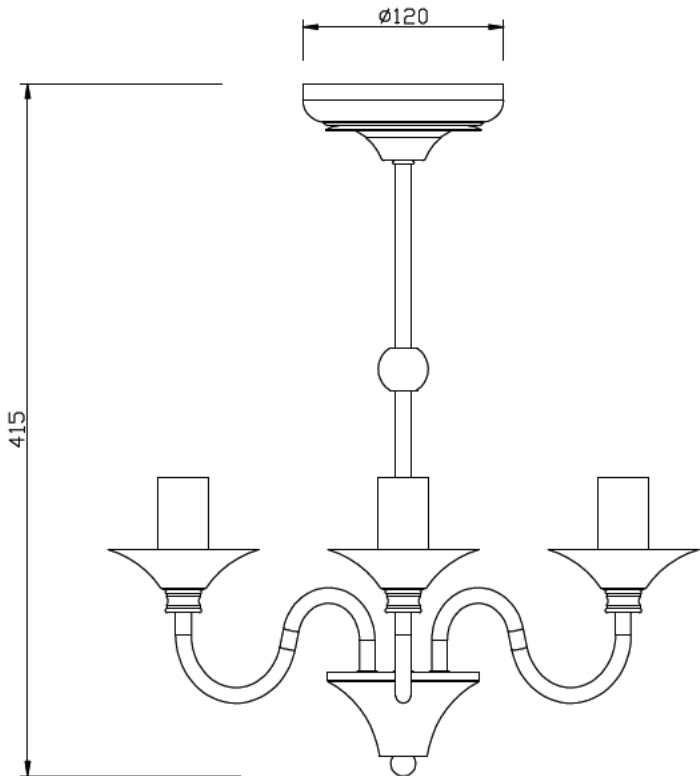

CERTIFICATION