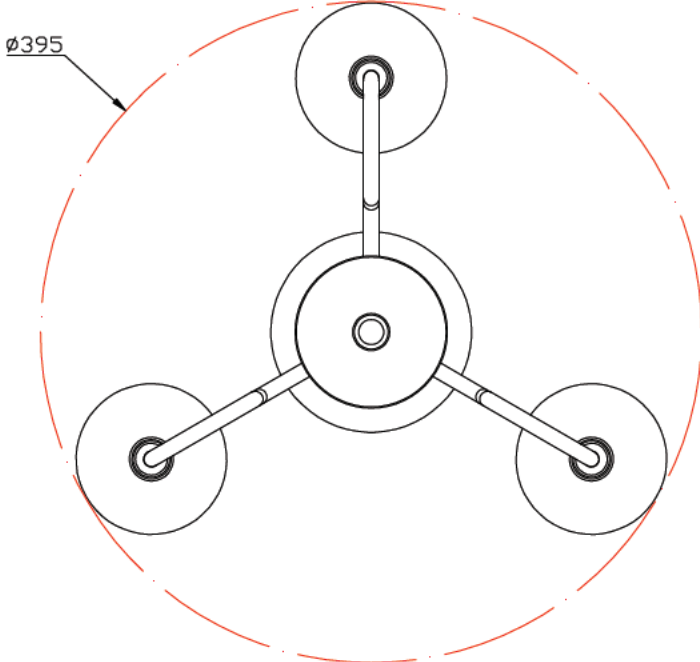

CERTIFICATION