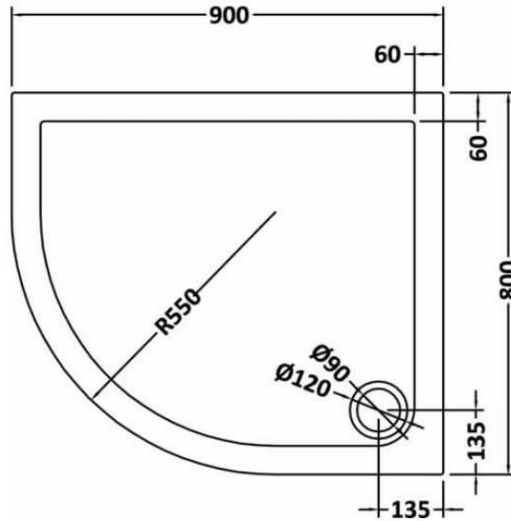

CUSTOMER DATA SHEET - SHOWER TRAYS

DESCRIPTION: Offset Quad Tray Lh 900X800x40

**900 x 800 OFFSET
QUADRANT TRAY LH**

PRODUCT DIMENSIONS

Length (mm)	Width (mm)	Height (mm)	Nett Wgt Kg
900	800	40	15.3

PACKAGING DIMENSIONS

Length (mm)	Width (mm)	Height (mm)	Gross Wgt Kg
940	840	80	15.3

PACKAGING DATA

Box Colour	Shrinkwrap & Polystyrene		
Box Qty	1	Label Colour	White Label
Label Size	100 X 50	Label Qty	2

OUTER BOX DIMENSIONS (If Applicable)

Length (mm)	Width (mm)	Height (mm)	Gross Wgt Kg

PRODUCT DETAILS

Country of Origin	United Kingdom
Fitting Instruction	Yes
Product Material	Acrylic Capped ABS Caco3 & Pu
Mat' Colour Ref'	European White
Waste Required (mm)	90