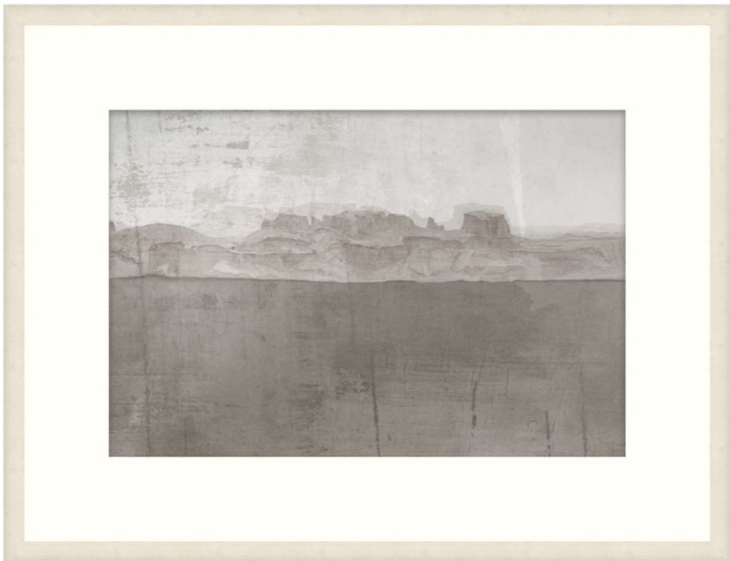

THEODORE ALEXANDER

Desert Walls 1

D3092S61826-5125

Plastic Frame

Textured Paper - Single Matboard

M5 - White Smooth + White Core Width:6"

F952 - Whitewash Woodgrain Cap Frame - Width: 1

W 38 x D 1¼ x H 30 inches

Material(s):

Collection: Art by TA

Style: Modern / Formal Modern

Type: Décor / Wall Art