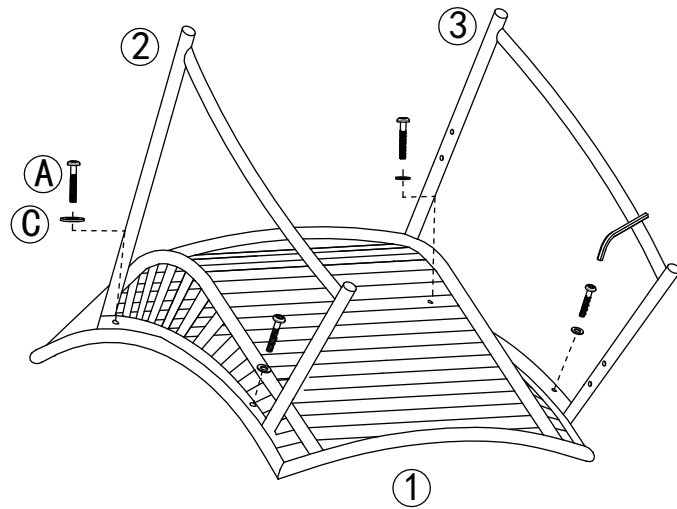

PREPARATION

Before beginning assembly of product, make sure all parts are present. Compare parts with package contents list and hardware contents list.

If any part is missing or damaged, do not attempt to assemble the product.

Estimated Assembly Time: 45 minutes.

Tools Required for Assembly (included): Allen Key

1 X2