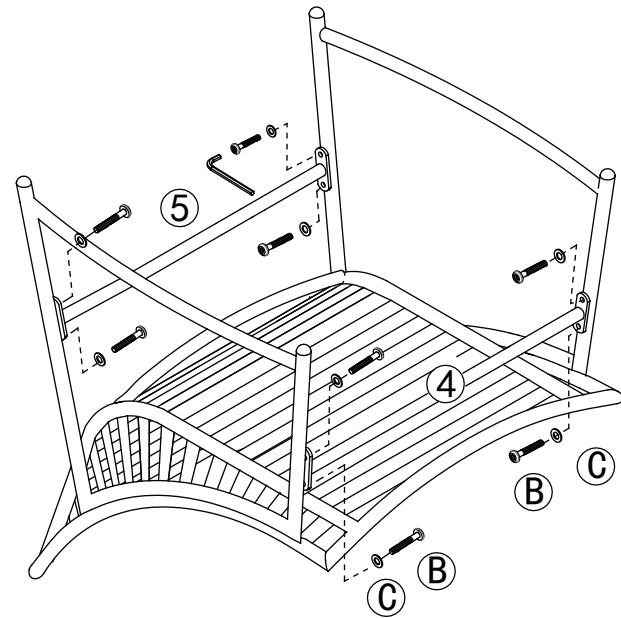

PREPARATION

Before beginning assembly of product, make sure all parts are present. Compare parts with package contents list and hardware contents list.

If any part is missing or damaged, do not attempt to assemble the product.

Estimated Assembly Time: 45 minutes.

Tools Required for Assembly (included): Allen Key

1 X2

2 X2