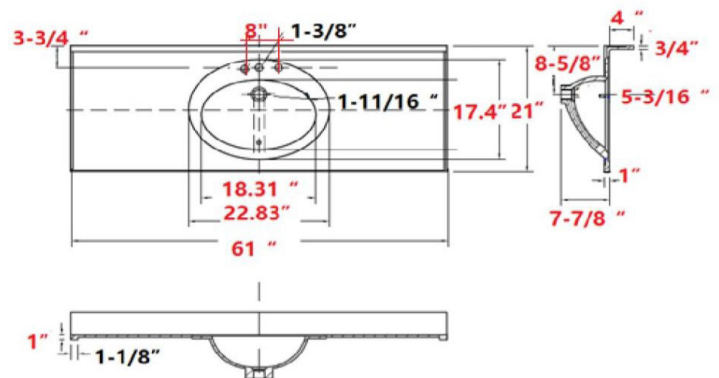

61" Cultured Marble Double Vanity Top
Solid White

SPECIFICATIONS

MATERIAL:	Cultured Marble
TOOLS NEEDED FOR INSTALLATION:	100% Silicone
ASSEMBLED DIMENSIONS:	11.09 in H x 61 in W x 22 in D
ASSEMBLED WEIGHT:	95.68 lbs
NUMBER OF MOUNTING HOLES:	3
BOWL MATERIAL:	Cultured Marble
BACK SPLASH INCLUDED:	Yes
NUMBER OF BOWLS:	1
BOWL DIMENSIONS:	5.63 in H x 12.4 in W x 18.7 in D
BOWL SHAPE:	Oval
SINK THICKNESS:	0.98in
MOUNTING TYPE:	Integrated
OVERFLOW HOLE:	Yes
VANITY TOP COLOR:	Solid White
FAUCET TYPE:	Widespread