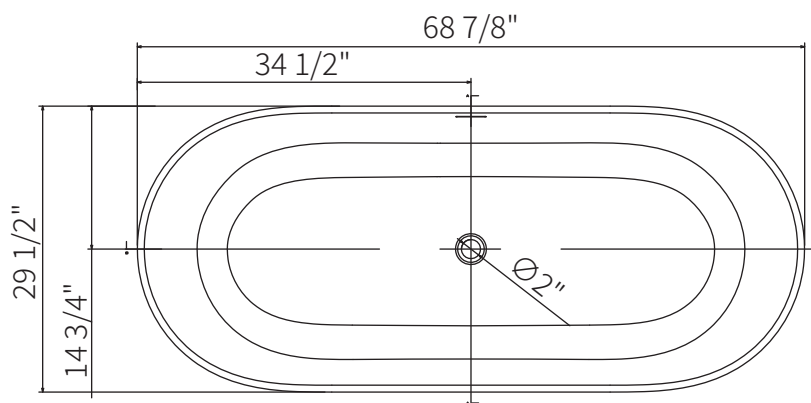

Dimension/Specification

Sku RX-S05-69