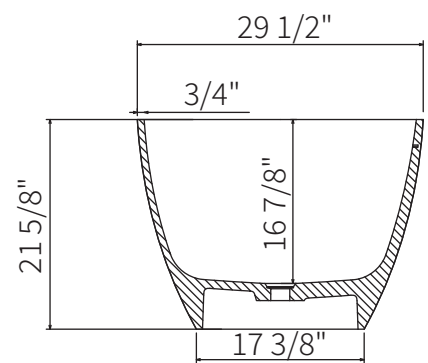

Dimension/Specification

Sku RX-S05-69