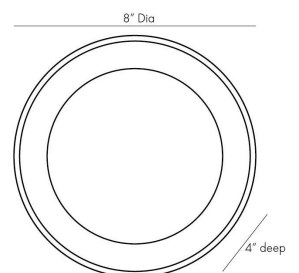

GLAZE SMALL SCONCE

DA49005  
 Blackened Steel, Ivory  
 Stained Crackle  
 Ceramic  
 H: 8 IN  
 D: 4 IN  
 Dia: 8.0 IN

This simple, versatile form marries ivory stained crackle-glazed ceramic shades and softly frosted opal lights for a versatile, textural sconce that casts a flattering glow in any space. The effect is multiplied when installed in groupings or in combination with Glaze large sconces and Glaze dome sconces for one-of-a-kind designs. The Glaze small sconce is ADA compliant. Certified for damp locations and intended for interior use.