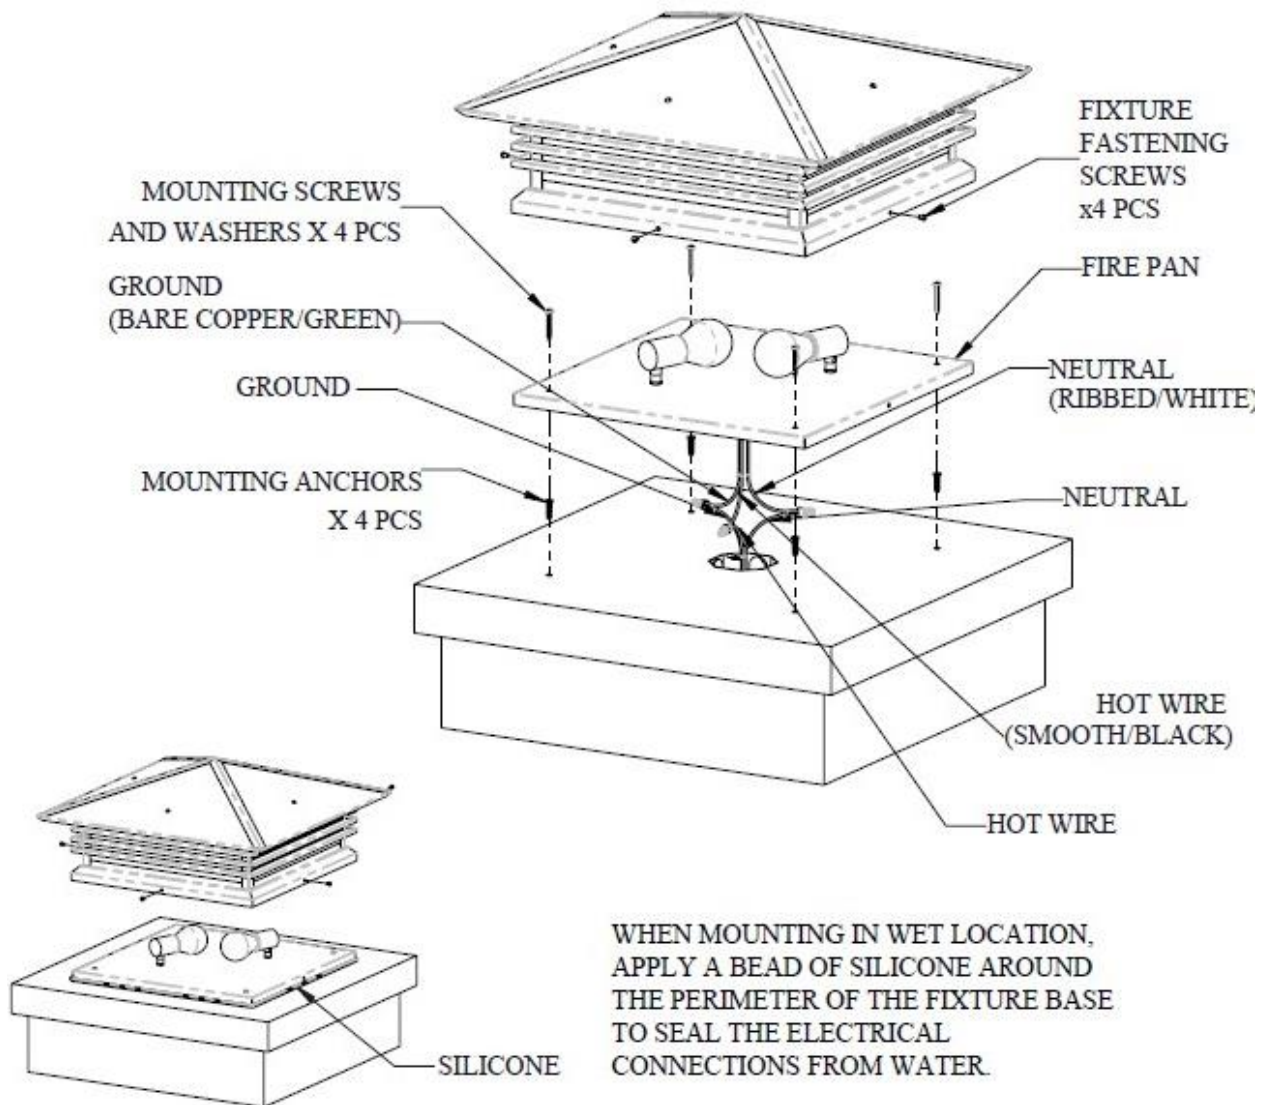

COLUMN LIGHT WITH FIRE PLATE
UNIVERSAL MOUNTING INSTRUCTIONS

CAUTION: DISCONNECT POWER

ALWAYS SHUT OFF POWER WHEN INSTALLING OR REPAIRING THIS, OR ANY OTHER ELECTRICAL APPLIANCE. FAILURE TO DO SO MAY RESULT IN SEVERE INJURY OR DEATH.

THIS PRODUCT MUST BE INSTALLED IN ACCORDANCE WITH THE APPLICABLE INSTALLATION CODE BY A PERSON FAMILIAR WITH CONSTRUCTION AND OPERATION OF THE PRODUCT AND THE HAZARDS INVOLVED.