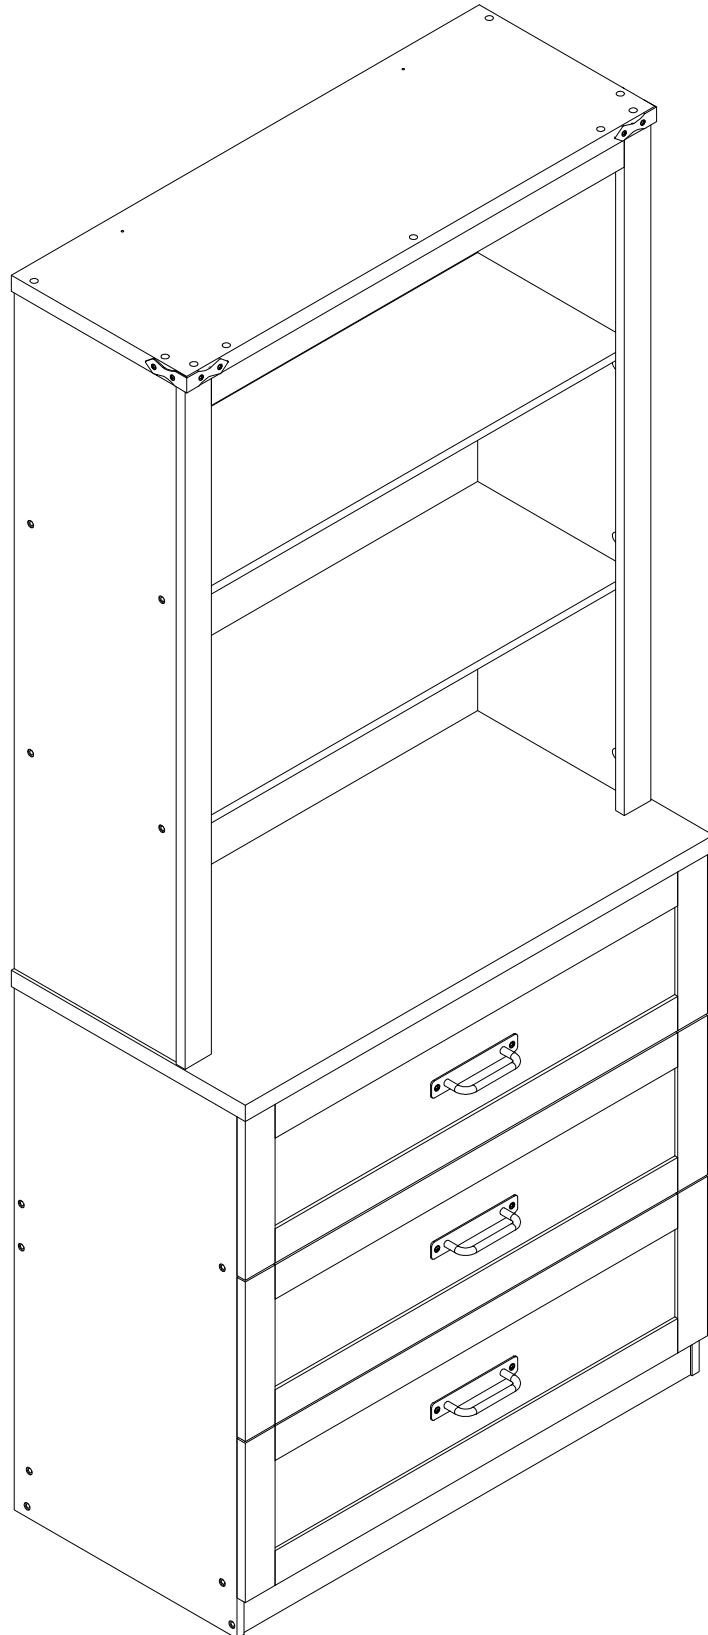

DJ0850-80CM-A

Assembly Instruction

Installation Video QR

SKU:DJ0850WTBR-80CM-A
<https://vimeo.com/1058058096>

Important reminder:

- ⚠ Please sort and check all accessories before assembly.
- ⚠ Please place the product on empty cardboard box or carpet to avoid scratches on it,
- ⚠ Please use proper tools for assembly. Using an electric screwdriver can accelerate the assembly speed, but please do not overtighten the screws.
- ⚠ Please follow the assembly steps and do not skip any of them.
- ⚠ If possible, please find a partner to help you with assembly, which can accelerate assembly.
- ⚠ Keep all small parts of this product away from children. They may cause serious injury.
- ⚠ We hope you can retighten the screws 2 weeks after assembly, and check the tightening procedure of the screws every 3 months.

PARTS LIST

 <p>① X2</p>	 <p>② X1</p>	 <p>③ X1</p>
 <p>④ X2</p>	 <p>⑤ X2</p>	 <p>⑥ X2</p>
 <p>⑦ X1</p>	 <p>⑧ X1</p>	 <p>⑨ X1</p>
 <p>⑩ X2</p>	 <p>⑪ X1</p>	 <p>⑫ X1</p>
 <p>⑬ X1</p>	 <p>⑭ X1</p>	 <p>⑮ X3</p>
 <p>⑯ X3</p>	 <p>⑰ X3</p>	 <p>⑱ X3</p>
 <p>⑲ X3</p>	 <p>⑳ X3</p>	 <p>㉑ X3</p>
 <p>㉒ X2</p>		

1

2

A x 8  Ø15 x 9.5 mm	D x 8  Ø6 x 30 mm	E x 4  Ø5 x 44 mm	
---	---	---	---

			
---	---	---	---

E

3

<p>D x 4</p>  <p>Ø6 x30 mm</p>	<p>E x 4</p>  <p>Ø5 x44 mm</p>		 +
---	---	--	--

4

Attention

7

8

9

A x 4  Ø15 x 9.5 mm	D x 4  Ø6 x 30 mm	 
--	--	--

			
---	---	---	---

10

C x 49 	L x 20 	M x 20  Ø3 x 16		 
--	--	--	--	--