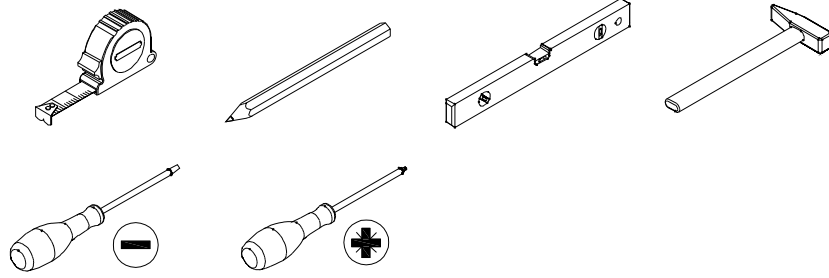

Please prepare the following tools