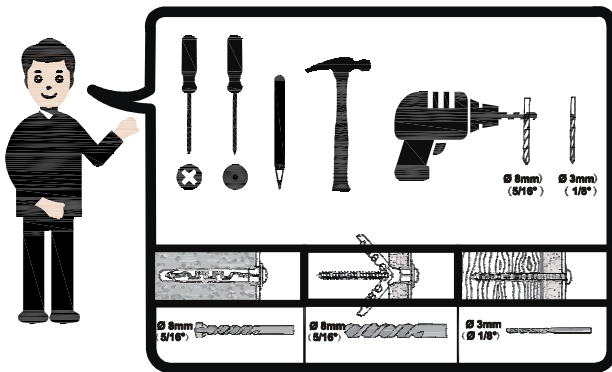

Important reminder:

- ⚠ Please sort and check all accessories before assembly.
- ⚠ Please place the product on empty cardboard box or carpet to avoid scratches on it,
- ⚠ Please use proper tools for assembly. Using an electric screwdriver can accelerate the assembly speed, but please do not overtighten the screws.
- ⚠ Please follow the assembly steps and do not skip any of them.
- ⚠ If possible, please find a partner to help you with assembly, which can accelerate assembly.
- ⚠ Keep all small parts of this product away from children. They may cause serious injury.
- ⚠ We hope you can retighten the screws 2 weeks after assembly, and check the tightening procedure of the screws every 3 months.

If you meet any difficulty, our friendly customer team are always ready to help you.

Warning: Overturning the product can cause serious crushing injuries. We have a wall connection device attached, please use it to hold the furniture following assembly instructions. Do not change the structure of this product in way. Our products have been tested and meet any all sales specific security measures. We won't be responsible for any modifications, which may cause significant security risks.