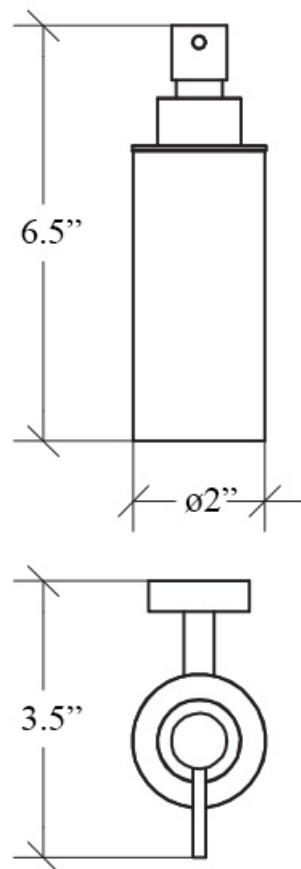

### Features

- Soap Dispenser
- Available in 2 Finishes: Polished Chrome and Matte Black
- Solid Brass Base
- Volume: 180 ml
- Installation Hardware Included
- Made in Italy

### Finishes:

 Polished Chrome

 Matte Black

**Collection**  
Baketo

**Model |**  
Baketo 5217

Dimensions Metric

*1 inch = 2.54 cm*

*1 inch = 25.4 mm*

Collection  
Baketo

Model |  
Baketo 5217

Dimensions Metric

1 inch = 2.54 cm  
1 inch = 25.4 mm

**WS**<sup>®</sup>  
BATH  
COLLECTIONS

1051 Lea Drive - Collegeville, PA 19426  
Tel. 215 513 9400 - Fax 610 831 0215  
[www.ws bathcollections.com](http://www.ws bathcollections.com) - [info@ws bathcollections.com](mailto:info@ws bathcollections.com)