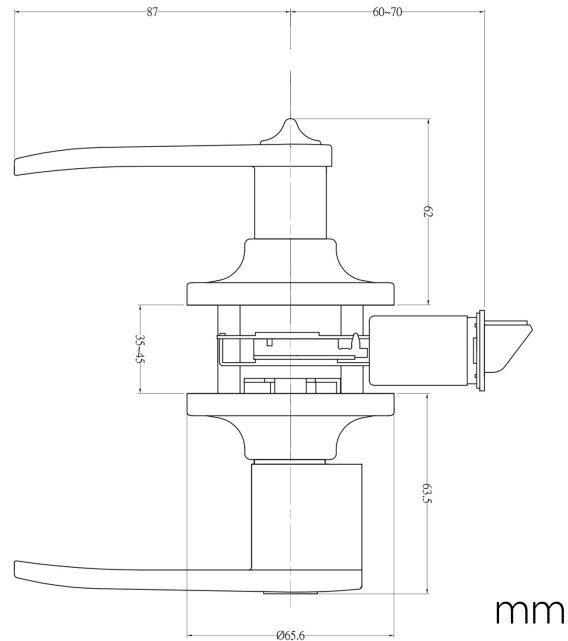

Delavan Entry Lever Satin Chrome

SPECIFICATIONS

MATERIAL CONSTRUCTION:	Brass	KEYWAY:	KW
LOCK FUNCTION:	Entry Knob/Lever	REMOVABLE CORE:	No
DEADBOLT FUNCTION:	N/A	LATCH FACEPLATE I:	Round Corner
EXTERIOR MAX PROJECTION:	2.44"	LATCH BACKSET:	Adj; 2-3/8" - 2-3/4"
INTERIOR MAX PROJECTION:	2.44"	LATCH TYPE:	2 Way (fixed faceplate)
KOB VS. LEVER:	Lever	LATCHBOLT THROW DISTANCE:	0.5"
KNOB DIMENSIONS:	N/A	# PINS IN CYLINDER:	5
LEVER LENGTH:	2.94"	ANTI-BUMP PIN INSTALLED:	Yes
ROSE DIMENSIONS:	2.63" H x 2.63" W x 2.63" D	# KEYS INCLUDED:	2
ROSETTE / ESCUTCHEON SHAPE:	Round	SPINDLE TYPE:	Half-Moon
CROSS BORE:	2.13"	MOUNTING HARDWARE INCLUDED:	Yes
EDGE BORE:	1"	TOOLS NEEDED FOR INSTALLATION:	Phillips Screwdriver
HANDING:	Reversible	ASSEMBLED WEIGHT:	1.75 lbs.
REKEYABLE?:	Yes		