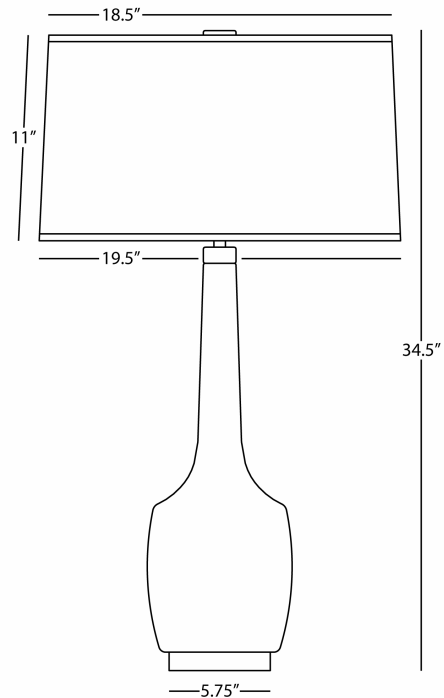

DELILAH

MOB70

Table Lamp

1-150W Max.

Bulb Type: A

Switch: Hi-Lo Dimming

Antique Brass Finish

Matte Steel Blue Glazed Ceramic

Oyster Linen Shade w/ Self-Fabric

Top and Bottom Diffuser

See Audrey/ Delilah Table for Color Options

* *Made In The USA*