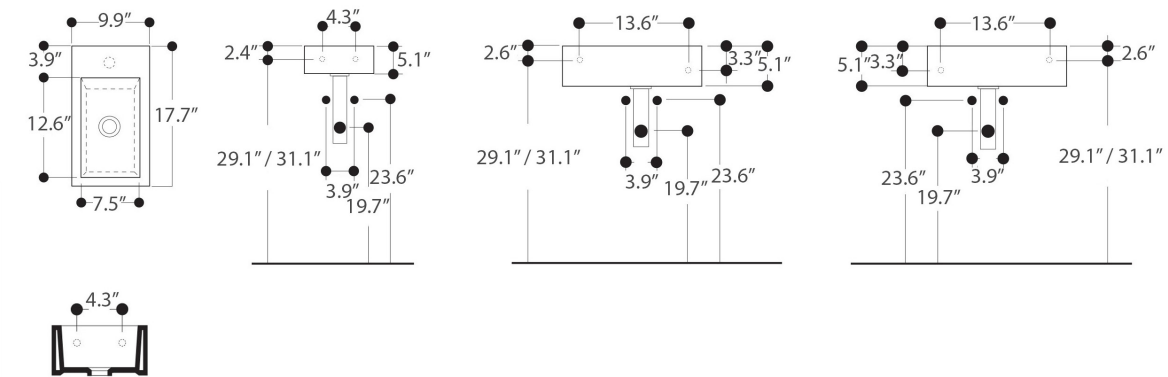

Related Items:

- WSBC 00076 | Push Waste Drain
- WSBC 53922 | Decorative Trap

Finishes:

 Ceramic White

SKU# | Options:

- Hox Mini 45L | Ceramic White

* WS Bath Collections reserves the right to revise dimensions or information on this sheet without notice

Collection Hox	Model Hox Mini 45L - WS05201F	Dimensions Metric <i>1 inch = 2.54 cm</i> <i>1 inch = 25.4 mm</i>	 1051 Lea Drive - Collegeville, PA 19426 Tel. 215 513 9400 - Fax 610 831 0215 www.ws bathcollections.com - info@ws bathcollections.com
----------------------------	---	---	---

Collection
Hox

Model |
Hox Mini 45L - WS05201F

Dimensions Metric
1 inch = 2.54 cm
1 inch = 25.4 mm

WS[®]
BATH
COLLECTIONS

1051 Lea Drive - Collegeville, PA 19426
Tel. 215 513 9400 - Fax 610 831 0215
www.ws bathcollections.com - info@ws bathcollections.com

Bolts

Silicone (optional)

Collection
Hox

Model |
Hox Mini 45L - WS05201F

Dimensions Metric
1 inch = 2.54 cm
1 inch = 25.4 mm

WS®
BATH
COLLECTIONS

1051 Lea Drive - Collegeville, PA 19426
Tel. 215 513 9400 - Fax 610 831 0215
www.ws bathcollections.com - info@ws bathcollections.com