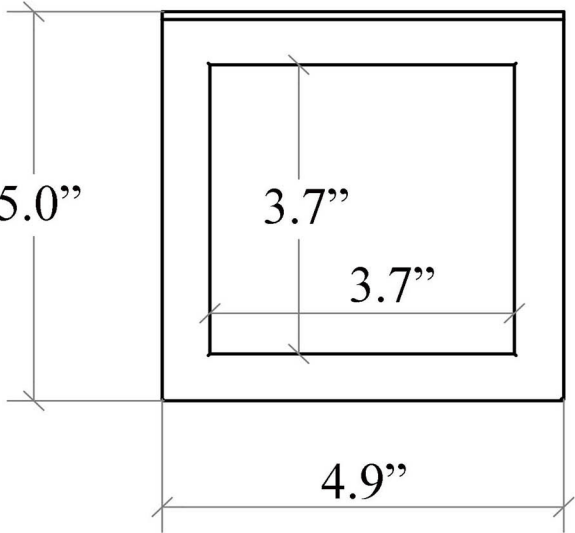

- Bamboo 51717 | Bamboo Wood

Finishes:

Related Items:

- Bamboo 52895.09 | Toilet Brush Holder

* WS Bath Collections reserves the right to revise dimensions or information on this sheet without notice

Collection Bamboo	Model Bamboo 51717	Dimensions Metric <i>1 inch = 2.54 cm</i> <i>1 inch = 25.4 mm</i>	 1051 Lea Drive - Collegeville, PA 19426 Tel. 215 513 9400 - Fax 610 831 0215 www.ws bathcollections.com - info@ws bathcollections.com
-----------------------------	--------------------------------	---	---

Collection
Bamboo

Model |
Bamboo 51717

Dimensions Metric
1 inch = 2.54 cm
1 inch = 25.4 mm

1051 Lea Drive - Collegeville, PA 19426
Tel. 215 513 9400 - Fax 610 831 0215
www.ws bathcollections.com - info@ws bathcollections.com