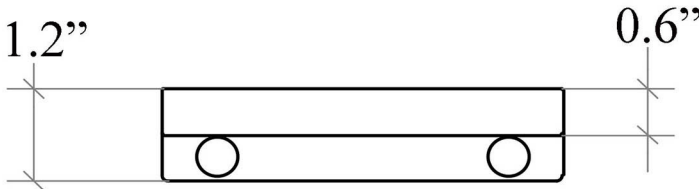

- Bamboo 51717 | Bamboo Wood

Finishes:

Related Items:

- Bamboo 52895.09 | Toilet Brush Holder

* WS Bath Collections reserves the right to revise dimensions or information on this sheet without notice

Collection Bamboo	Model Bamboo 51717	Dimensions Metric <i>1 inch = 2.54 cm</i> <i>1 inch = 25.4 mm</i>	 1051 Lea Drive - Collegeville, PA 19426 Tel. 215 513 9400 - Fax 610 831 0215 www.ws bathcollections.com - info@ws bathcollections.com
-----------------------------	--------------------------------	---	---

Collection
Bamboo

Model |
Bamboo 51717

Dimensions Metric
1 inch = 2.54 cm
1 inch = 25.4 mm

1051 Lea Drive - Collegeville, PA 19426
Tel. 215 513 9400 - Fax 610 831 0215
www.ws bathcollections.com - info@ws bathcollections.com