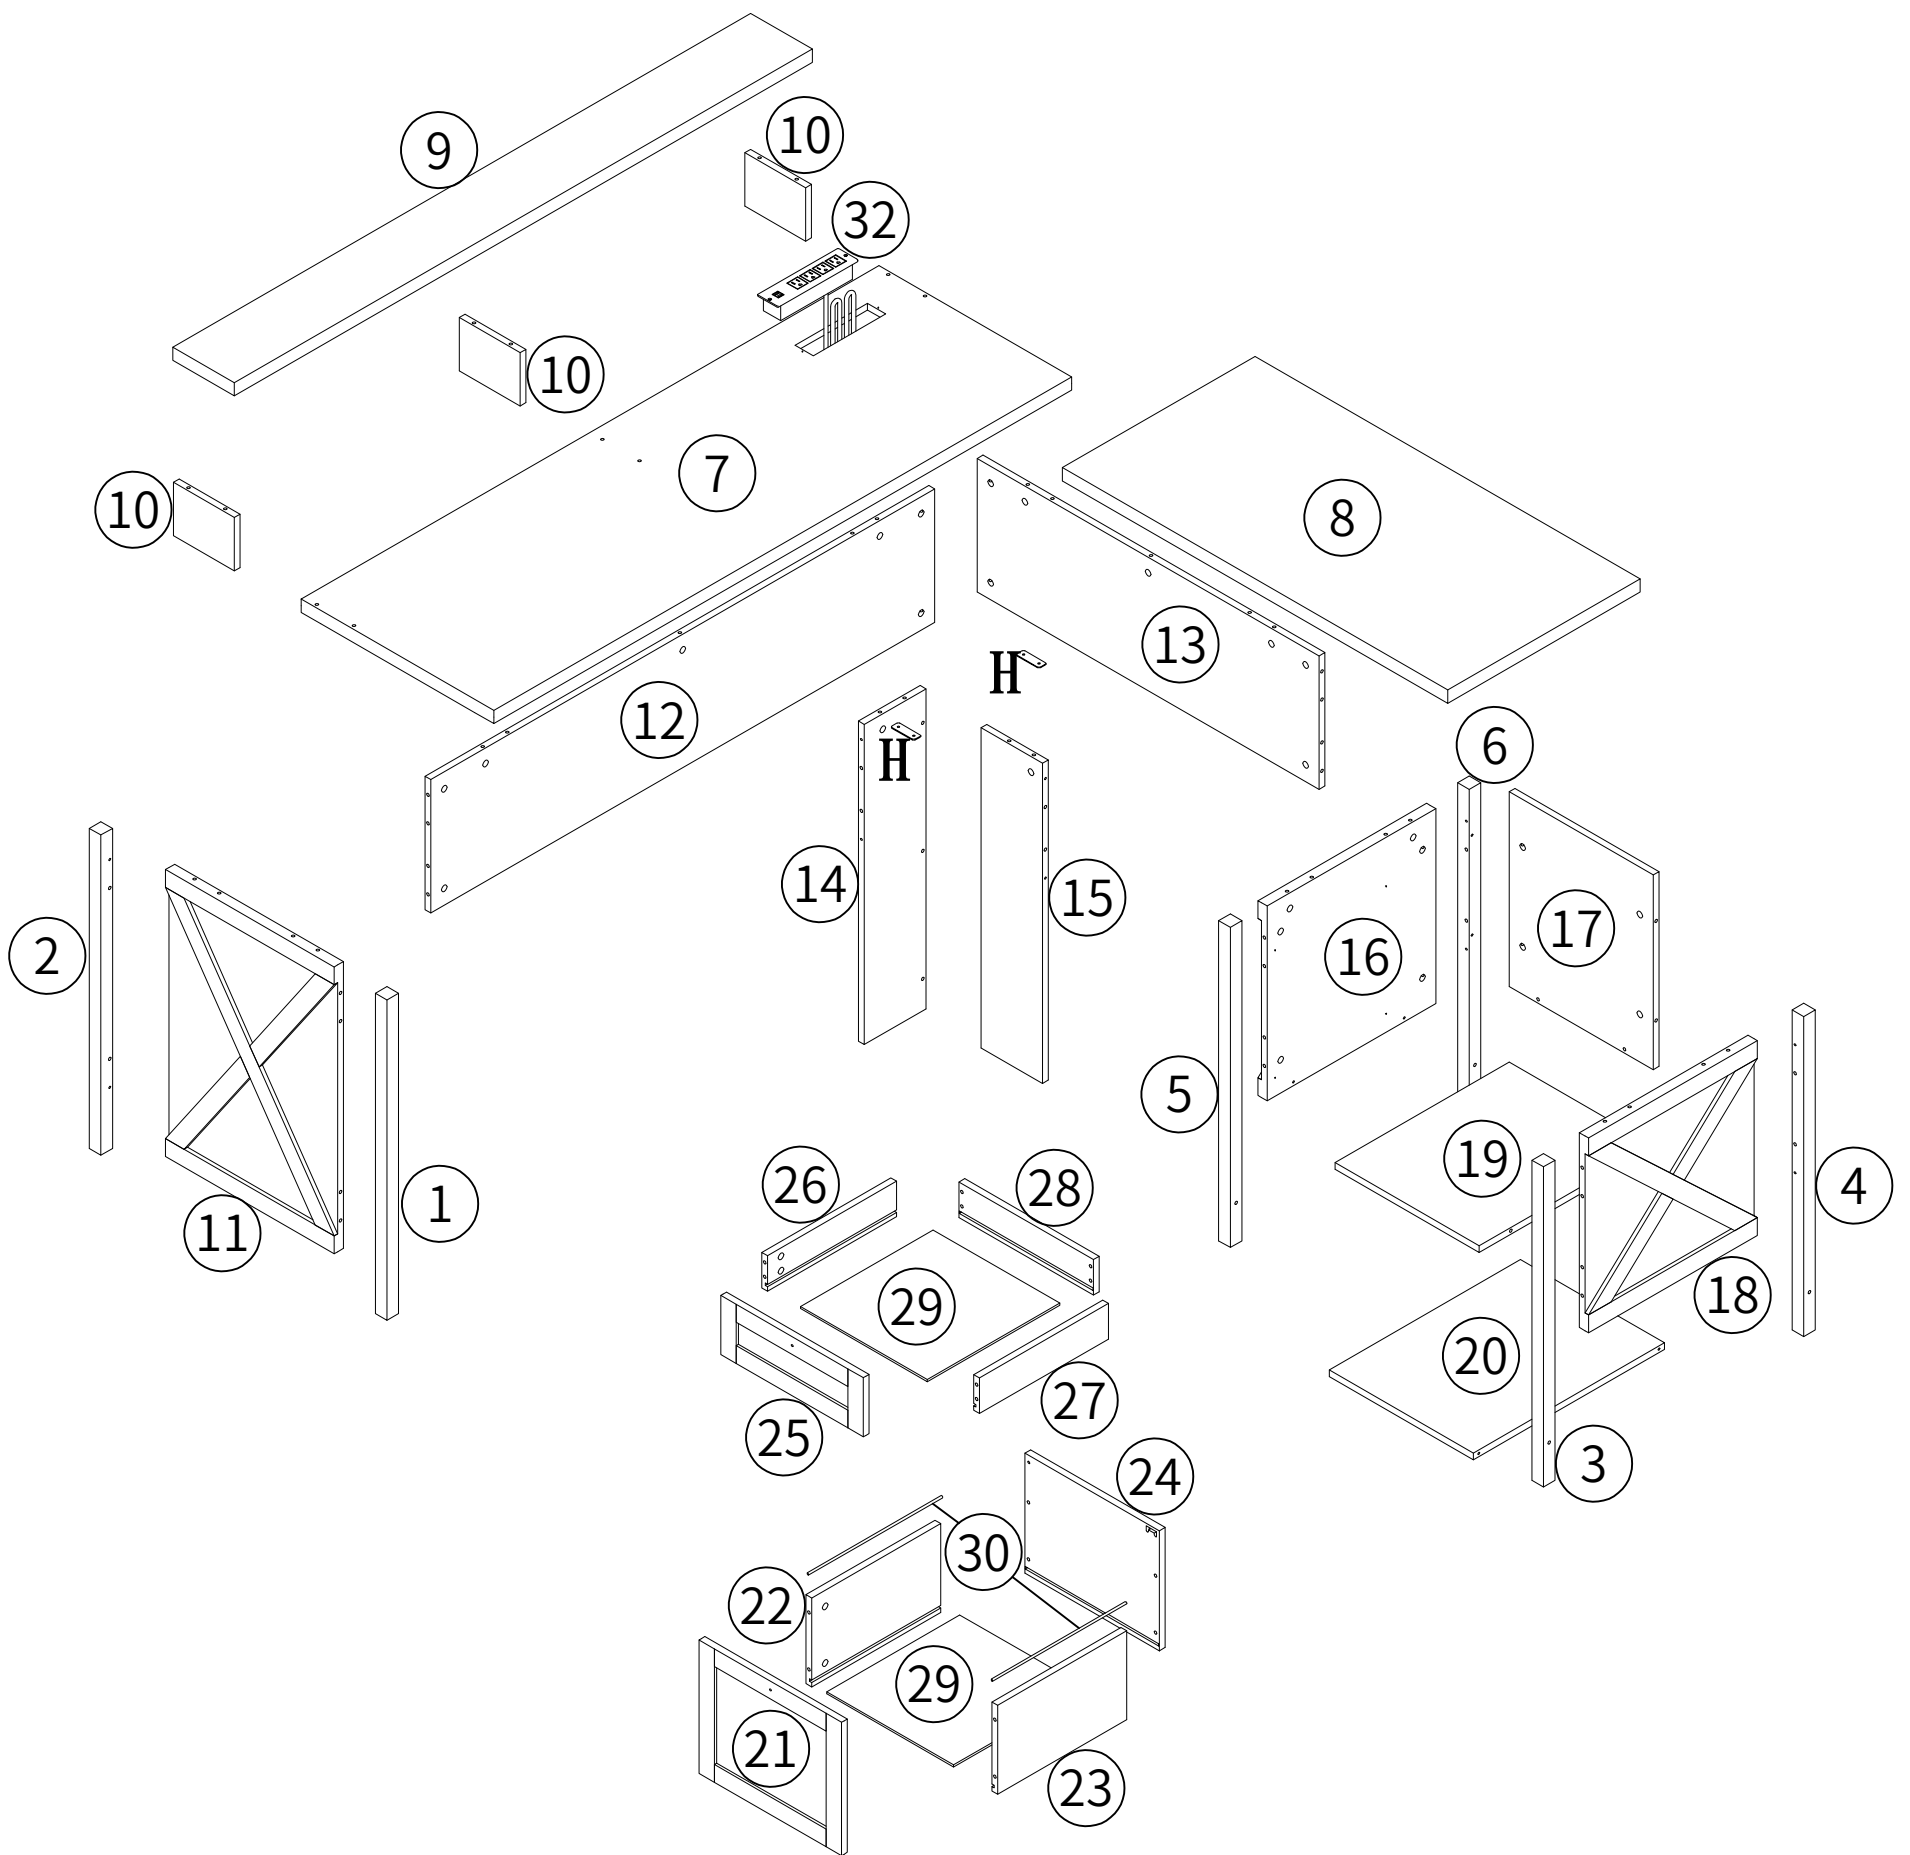

13

14

15

<p>16</p> 	<p>17</p> 	<p>18</p> 	
<p>19</p> 	<p>20</p> 	<p>21</p> 	
<p>22</p> 	<p>23</p> 	<p>24</p> 	<p>25</p> 
<p>26</p> 	<p>27</p> 	<p>28</p> 	<p>29</p>  <p>x 2</p>
<p>30</p>  <p>x 2</p>	<p>31</p>  <p>1 SET</p>	<p>32</p> 	<p>33</p>  <p>14" x 2</p>

A M5X42  56 PCS+3	B Ø15X12  56 PCS+3	C M4X20  2 PCS	D M7X50  23 PCS+2	E M3.5X14  26 PCS+2	F Ø8X40  32 PCS+2	G  2 PCS	H  2 PCS
I  2 SET	 	4#  	<p>The number after "+" indicates the quantity of spare screw.</p>				

Cam Lock Fastening System

This Cam Lock Fastening System will be used throughout the assembly process

Remove the plastic piece before using the remote .
Read the manual for the remote control .

1

A M5X42

4 PCS

4 PCS

14

A M5X42	B Ø15X12	F Ø8X40
		
2 PCS	4 PCS	4 PCS

15

B Ø15X12	F Ø8X40
	
4 PCS	4 PCS

16

Tear off the tape and apply it to the plate, Then press it firmly with your hand

arrow marks must be on the same side before connecting.