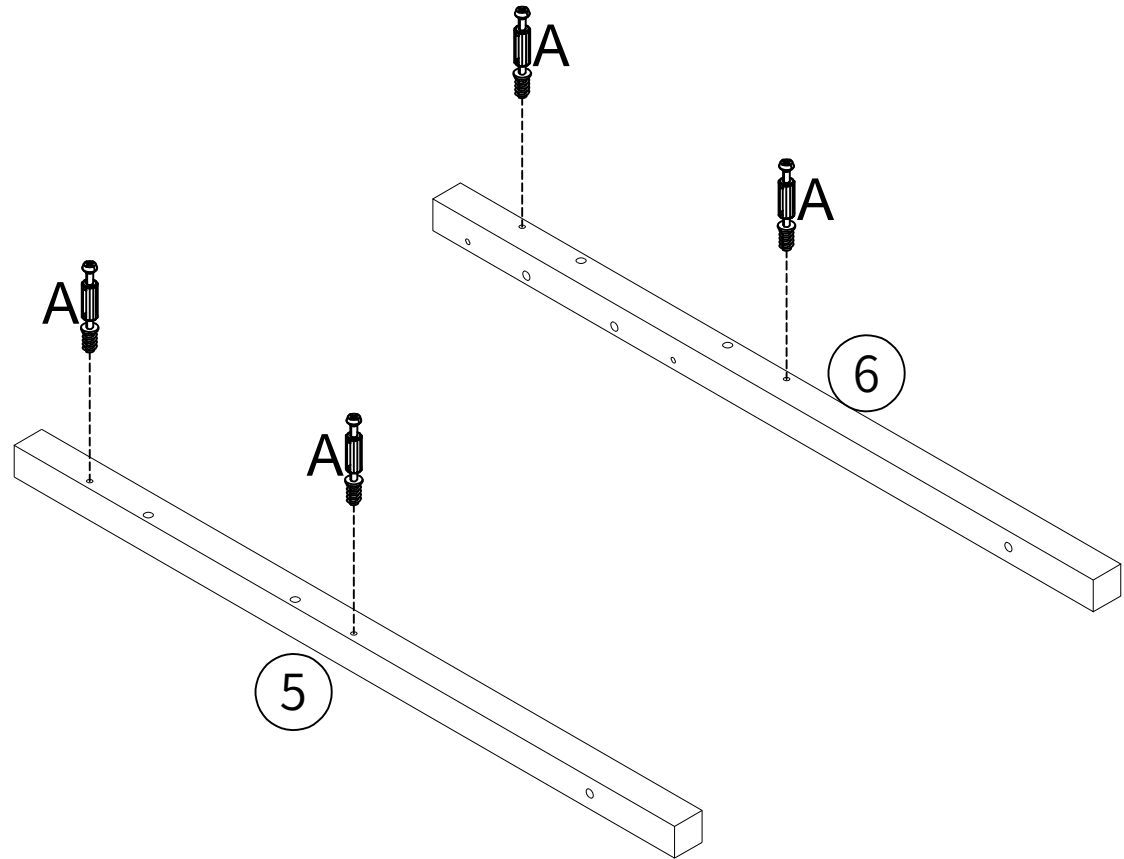

Cam Lock Fastening System

This Cam Lock Fastening System will be used throughout the assembly process

Remove the plastic piece before using the remote .
Read the manual for the remote control .

1

A M5X42

4 PCS

2

B Ø15X12

F Ø8X40

4 PCS

4 PCS

3

A M5X42

4 PCS

4 PCS

14

A M5X42	B Ø15X12	F Ø8X40
		
2 PCS	4 PCS	4 PCS

15

B Ø15X12	F Ø8X40
	
4 PCS	4 PCS

16

Tear off the tape and apply it to the plate, Then press it firmly with your hand

arrow marks must be on the same side before connecting.