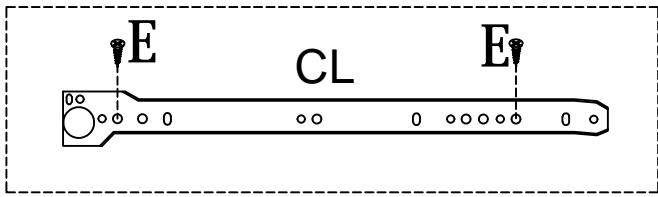

Cam Lock Fastening System

This Cam Lock Fastening System will be used throughout the assembly process

Remove the plastic piece before using the remote .
Read the manual for the remote control .

1

A M5X42

4 PCS

4

B Ø15X12

4 PCS

F Ø8X40

4 PCS

5

A M5X42	E M3.5X14
	
4 PCS	4 PCS

6