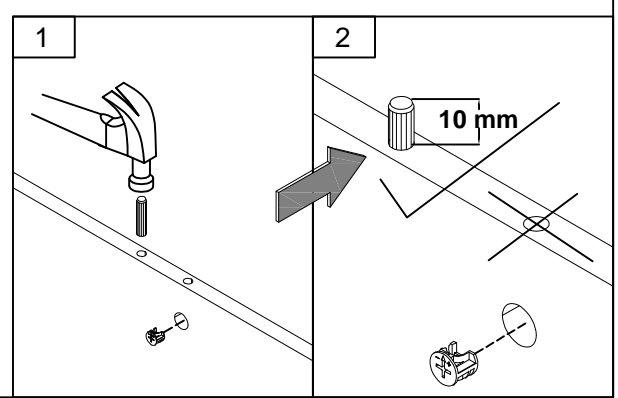

Cam Lock Fastening System

This Cam Lock Fastening System will be used throughout the assembly process

Remove the plastic piece before using the remote .
Read the manual for the remote control .

1

A M5X42

4 PCS

4

B Ø15X12

4 PCS

F Ø8X40

4 PCS

5

A M5X42	E M3.5X14
	
4 PCS	4 PCS

6