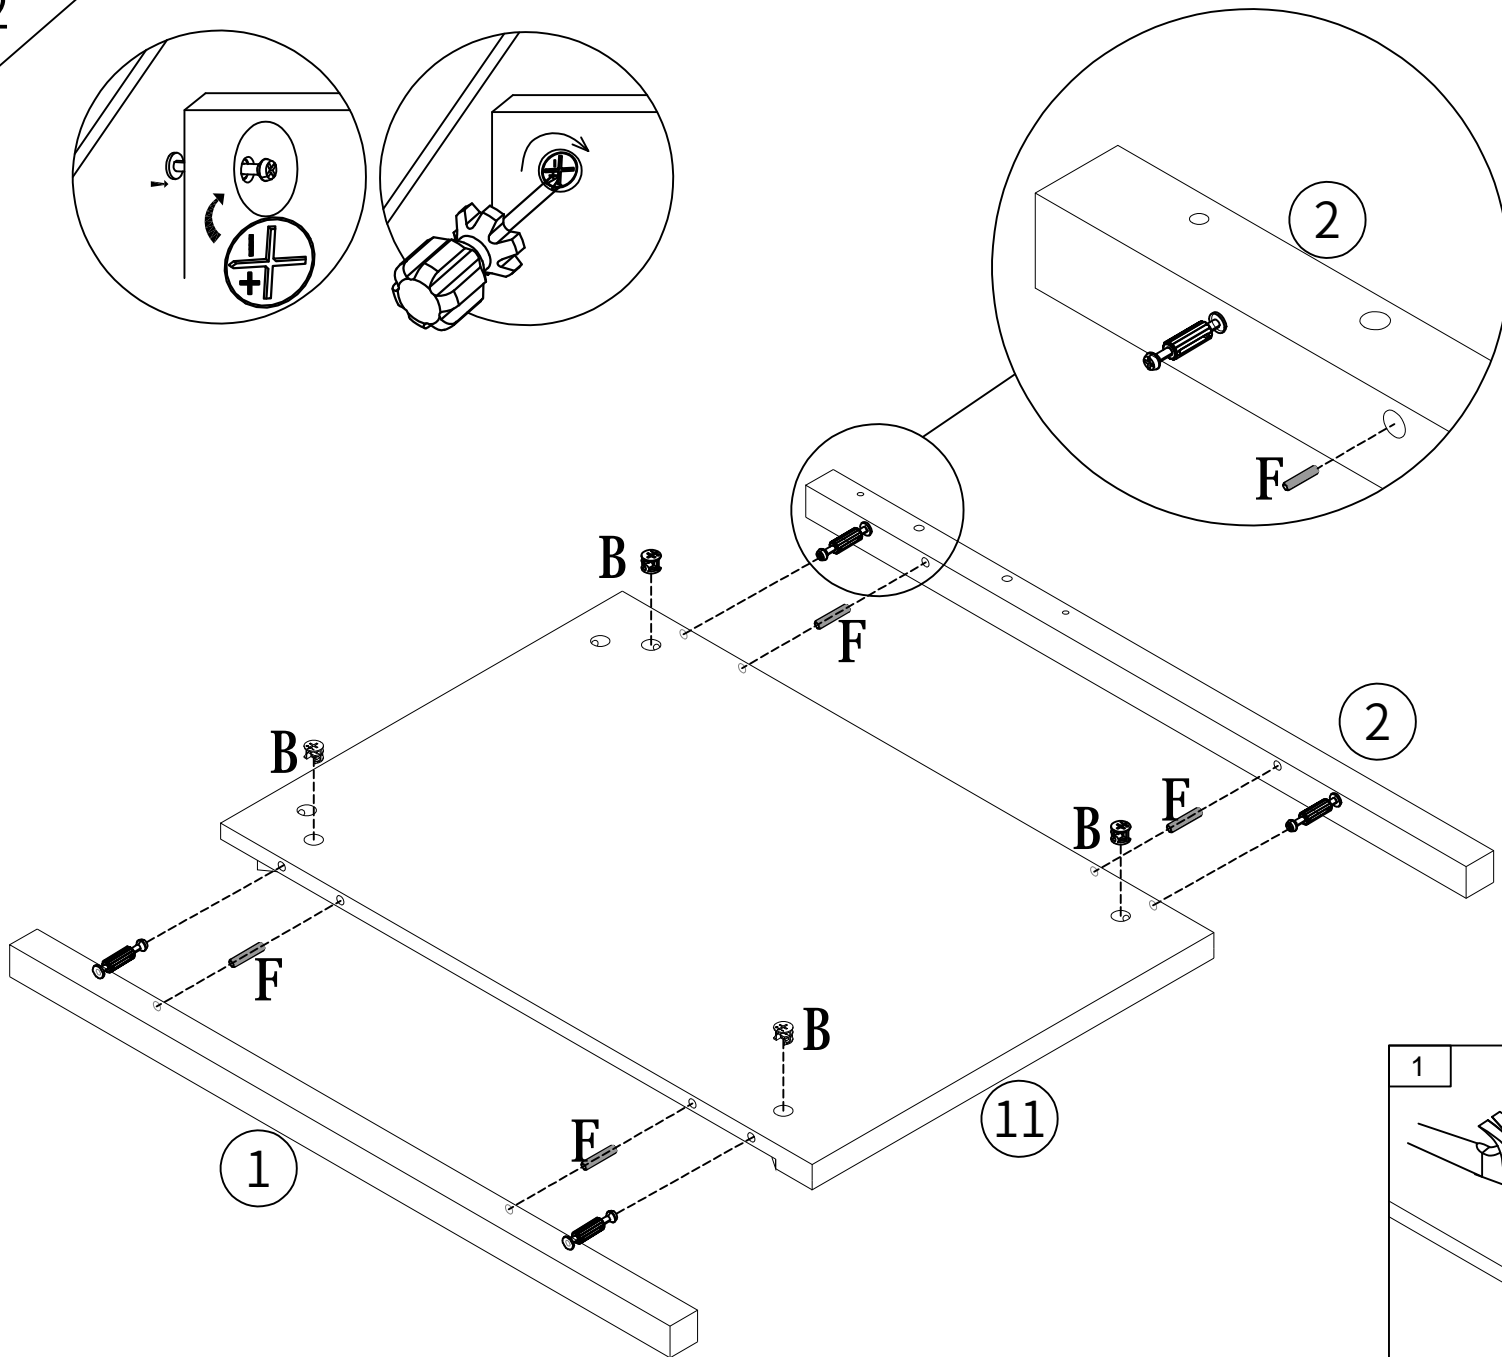

2

B Ø15X12

F Ø8X40

4 PCS

4 PCS