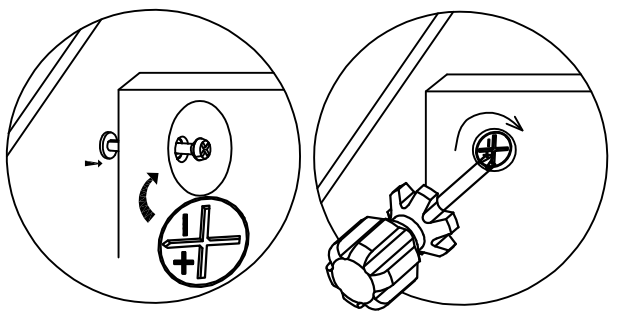

A M5X42

4 PCS

4