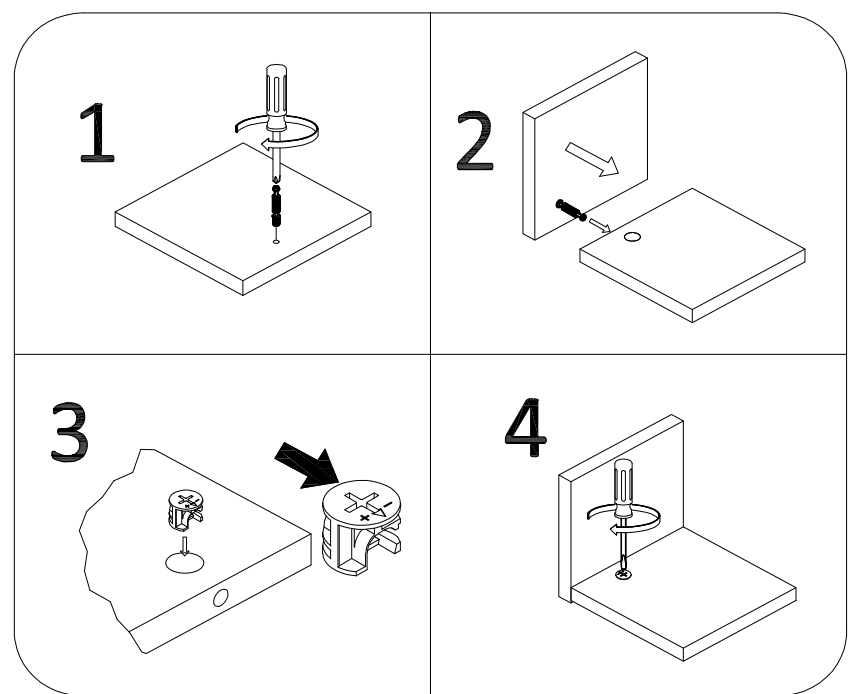

13

14

15

<p>16</p> 	<p>17</p> 	<p>18</p> 	
<p>19</p> 	<p>20</p> 	<p>21</p> 	
<p>22</p> 	<p>23</p> 	<p>24</p> 	<p>25</p> 
<p>26</p> 	<p>27</p> 	<p>28</p> 	<p>29</p>  <p>x 2</p>
<p>30</p>  <p>x 2</p>	<p>31</p>  <p>1 SET</p>	<p>32</p> 	<p>33</p>  <p>14" x 2</p>

Cam Lock Fastening System

This Cam Lock Fastening System will be used throughout the assembly process

Remove the plastic piece before using the remote .
Read the manual for the remote control .

1

A M5X42

4 PCS