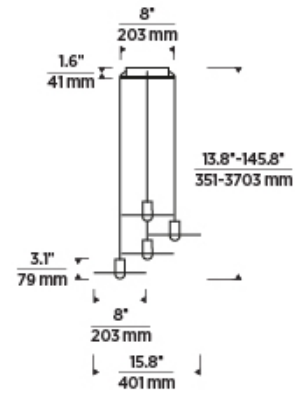

## LAMPING

Includes 120V-277V 17.2 watts, 908 delivered lumens, 3000K LED module. Dimmable with most LED compatible ELV and TRIAC dimmers. Ships with 11 feet of field-cutttable matte black cord. Can be installed on a sloped ceiling up to 45° when swag hooks are used.

## ORDERING INFORMATION

700TRSPEVS	SHAPE OR SIZE	FINISH	LAMP
	4 LIGHT 4R	NB NATURAL BRASS B NIGHTSHADE BLACK	-LED930 INTEGRATED LED 90 CRI 3000K 120V-277V UNV

700TRSPEVS \_\_\_\_\_

JOB NAME \_\_\_\_\_

NOTES \_\_\_\_\_

## SPECIFICATIONS

PRIMARY MATERIAL	Aluminum or Brass
SHADE MATERIAL	Acrylic
NET WEIGHT	9 lbs
HEIGHT	3.1in
WIDTH	15.8in
LENGTH	15.8in
UP LIGHT / DOWN LIGHT / BOTH?	
WET LISTED	
DAMP LISTED	
DRY LISTED	
MIN. HANGING HEIGHT	13.8in
MAX HANGING HEIGHT	133.8in
TOTAL CORD LENGTH	132in
TOTAL STEM LENGTH	
STEM QTY	
SLOPED CEILING ADAPTABLE?	N/A
GENERAL LISTING	ETL Listed
INCLUDES	