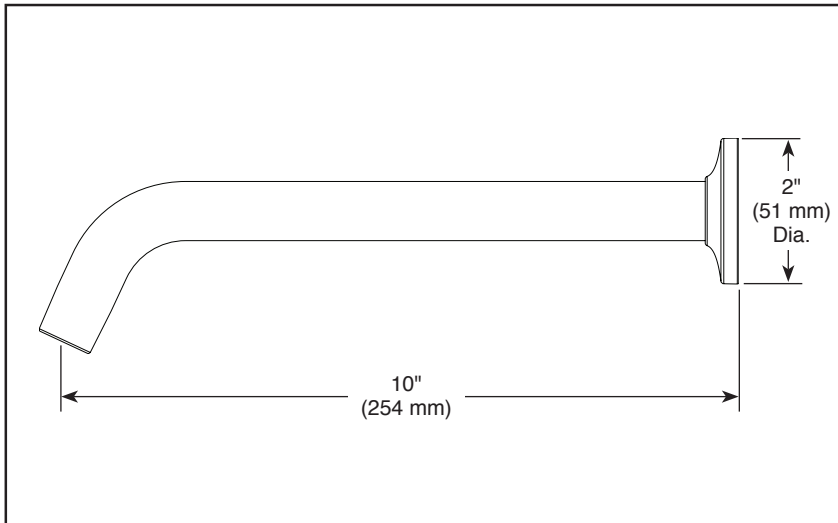

BRIZO®

SHOWER ARM AND FLANGE

■ Kintsu® Collection

STANDARD SPECIFICATIONS:

- 1/2" NPT threads
- Solid brass construction

WARRANTY

- Parts and Finish - Lifetime limited warranty; or for commercial purchasers, 10 years for multi-family residential (apartments and condominiums) and 5 years for all other commercial uses, in each case from the date the product is received by the original purchaser or their authorize representative (installation contractor, etc.).
- Please go to www.brizo.com for the complete details of our limited warranty.

COMPLIES WITH:

- ASME A112.18.1 / CSA B125.1

▲ Designate proper finish suffix