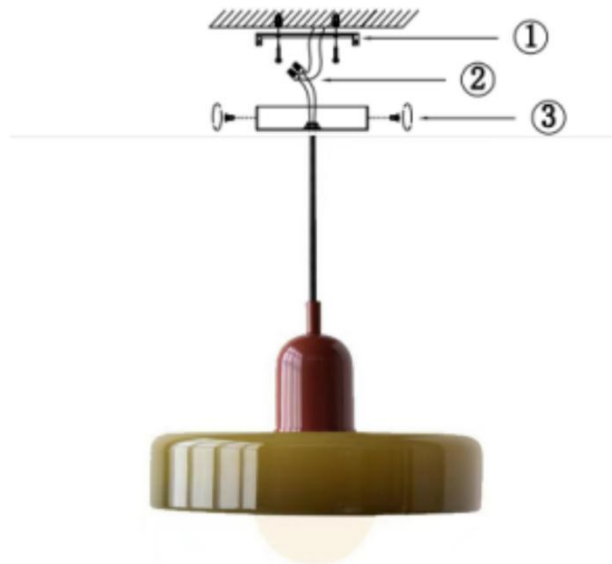

Assembly Instructions for **Model 1613694**

Installation method:

Although the light fixtures have different styles, the installation method is the same.

Installation instructions

Lamp Installation Procedure

1. Hang the lamp on the ceiling with fastening screws
2. The lamp cable is connected to the main line of the power supply
3. Screw the lamp onto the fixed hanging plate.
4. Unscrew the light source and turn it on.

1: How to fix the hanging plate

2: How to connect the lamp

3: Fix the lamp body and the suction cup

4: Fix the lamp body and the hanging plate

Your fixture is now assembled and ready to use.