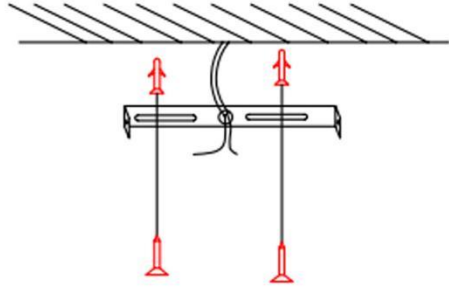

Assembly Instructions for **Model 1613694**

Installation method:

Although the light fixtures have different styles, the installation method is the same.

Installation instructions

Lamp Installation Procedure

1. Hang the lamp on the ceiling with fastening screws
2. The lamp cable is connected to the main line of the power supply
3. Screw the lamp onto the fixed hanging plate.
4. Unscrew the light source and turn it on.

1: How to fix the hanging plate

2: How to connect the lamp

3: Fix the lamp body and the suction cup

4: Fix the lamp body and the hanging plate

Your fixture is now assembled and ready to use.