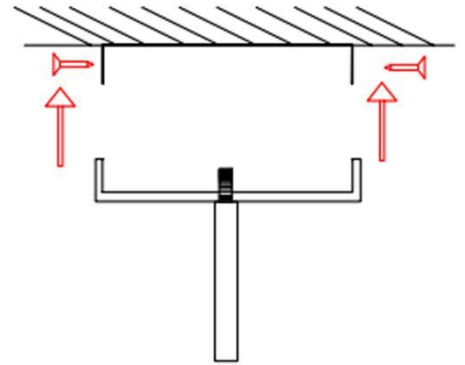

Assembly Instructions for **Model 1613694**

Installation method:

Although the light fixtures have different styles, the installation method is the same.

Installation instructions

Lamp Installation Procedure

1. Hang the lamp on the ceiling with fastening screws
2. The lamp cable is connected to the main line of the power supply
3. Screw the lamp onto the fixed hanging plate.
4. Unscrew the light source and turn it on.

1: How to fix the hanging plate

2: How to connect the lamp

3: Fix the lamp body and the suction cup

4: Fix the lamp body and the hanging plate

Your fixture is now assembled and ready to use.