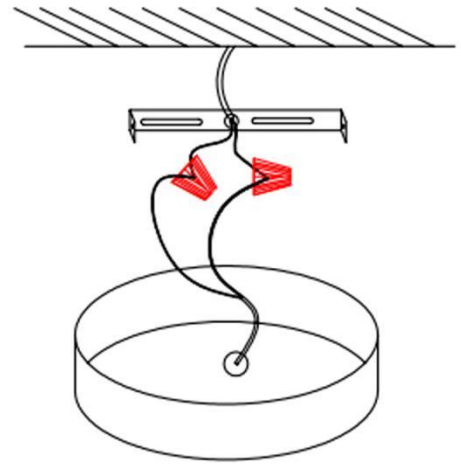

Assembly Instructions for **Model 1613694**

Installation method:

Although the light fixtures have different styles, the installation method is the same.

Installation instructions

Lamp Installation Procedure

1. Hang the lamp on the ceiling with fastening screws
2. The lamp cable is connected to the main line of the power supply
3. Screw the lamp onto the fixed hanging plate.
4. Unscrew the light source and turn it on.

1: How to fix the hanging plate

2: How to connect the lamp

3: Fix the lamp body and the suction cup

4: Fix the lamp body and the hanging plate

Your fixture is now assembled and ready to use.