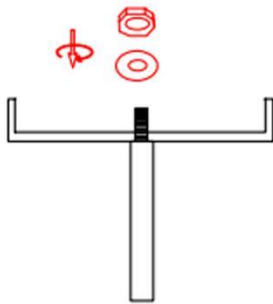

Assembly Instructions for **Model 1613694**

Installation method:

Although the light fixtures have different styles, the installation method is the same.

Installation instructions

Lamp Installation Procedure

1. Hang the lamp on the ceiling with fastening screws
2. The lamp cable is connected to the main line of the power supply
3. Screw the lamp onto the fixed hanging plate.
4. Unscrew the light source and turn it on.

1: How to fix the hanging plate

2: How to connect the lamp

3: Fix the lamp body and the suction cup

4: Fix the lamp body and the hanging plate

Your fixture is now assembled and ready to use.