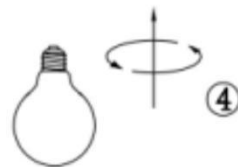

Assembly Instructions for **Model 1613694**

Installation method:

Although the light fixtures have different styles, the installation method is the same.

Installation instructions

Lamp Installation Procedure

1. Hang the lamp on the ceiling with fastening screws
2. The lamp cable is connected to the main line of the power supply
3. Screw the lamp onto the fixed hanging plate.
4. Unscrew the light source and turn it on.