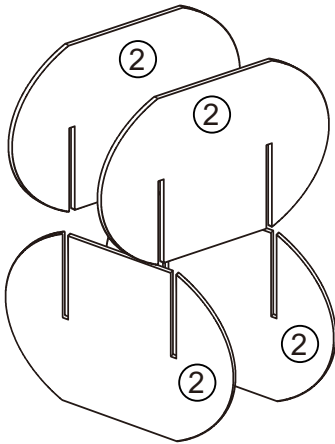

INSTALLATION DRAWINGS

Product

Parts List

Accessories List

(A) Non-slip mat: stick to the bottom of the side table.

x8pcs

(B) Double-sided tape: stick to the top of the side table to fix the glass.

x4pcs

STEP1

STEP2

STEP3

STEP4