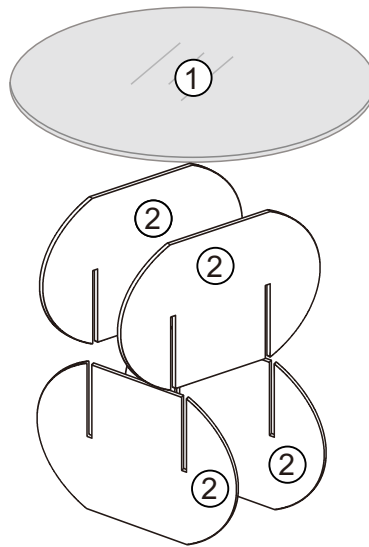

INSTALLATION DRAWINGS

Product

Parts List

Accessories List

(A) Non-slip mat: stick to the bottom of the side table.

x8pcs

(B) Double-sided tape: stick to the top of the side table to fix the glass.

x4pcs

STEP1

STEP2

STEP3

STEP4