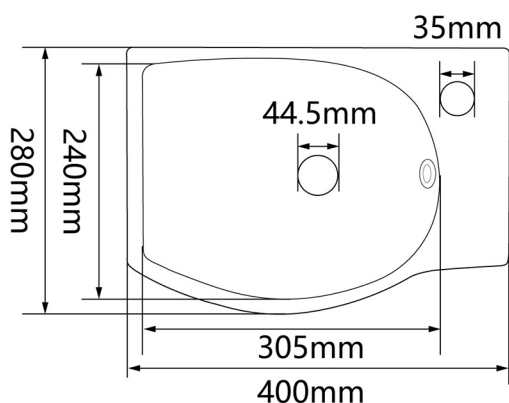

## FEATURES

- High-Temperature Fired Ceramic Construction
- Smooth, Easy-to-Clean Surface
- Dense Curved Basin Design
- Non-Yellowing, Long-Lasting Material
- Standard 95mm Basin Depth
- Compatible with Standard Drain Assembly
- Sleek Wall-Mounted Design
- Flexible Faucet Hole Options

## SPECIFICATIONS

- Material: Ceramic
- Outer Dimensions: 400mm × 280mm × 145mm
- Inner Dimensions: 305mm × 240mm × 95mm
- Mounting Hole Distance: 260mm
- Drain Diameter: 44.5mm
- Faucet Hole Diameter: 35mm
- Faucet Hole Position: Right
- Drain Position: Center
- Overflow: Yes
- Overflow Ring Color: Electroplated Silver
- Weight: 8.15 KG
- Shape: Irregular