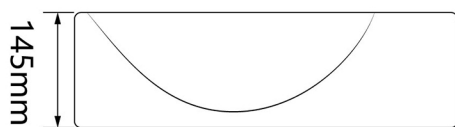

## FEATURES

- High-Temperature Fired Ceramic Construction
- Smooth, Easy-to-Clean Surface
- Dense Curved Basin Design
- Non-Yellowing, Long-Lasting Material
- Standard 95mm Basin Depth
- Compatible with Standard Drain Assembly
- Sleek Wall-Mounted Design
- Flexible Faucet Hole Options

## SPECIFICATIONS

- Material: Ceramic
- Outer Dimensions: 400mm × 280mm × 145mm
- Inner Dimensions: 305mm × 240mm × 95mm
- Mounting Hole Distance: 260mm
- Drain Diameter: 44.5mm
- Faucet Hole Diameter: 35mm
- Faucet Hole Position: Right
- Drain Position: Center
- Overflow: Yes
- Overflow Ring Color: Electroplated Silver
- Weight: 8.15 KG
- Shape: Irregular