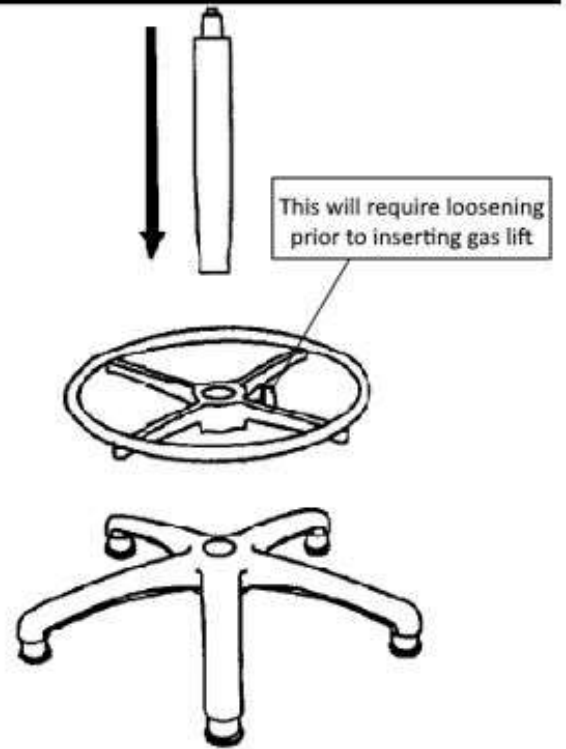

Assembly Instruction

1

2

3

Important Note!

Draughtsman kit is added to standard chair box so may contain shorter gas lift, gas lift cover and gator cover. Please disregard these.