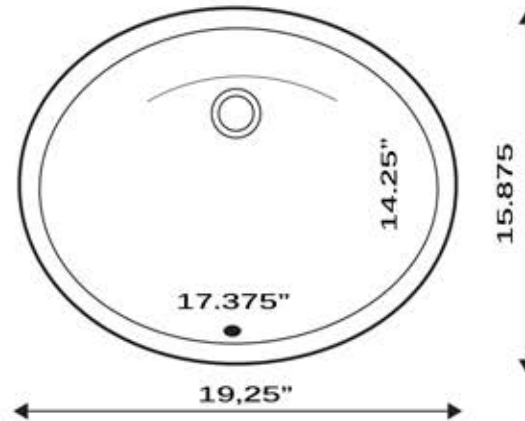

Great Point Collection
 Vitreous China Bath Undermount Sinks

MODEL:
UM-17x14-W-K

Overall Dimensions	Large Bowl	Small Bowl	Depth	Reverse Model
19.25" x 15.875"	17.375 x 14.25"	NA	6.625" , 8"	NA

FEATURES

- Nominal Dimensions - actual may vary by 1/4"
- Template not included - custom template required
- Vitreous China undermount with porcelain enamel glaze
- Limited Manufacturers Warranty
- With Overflow