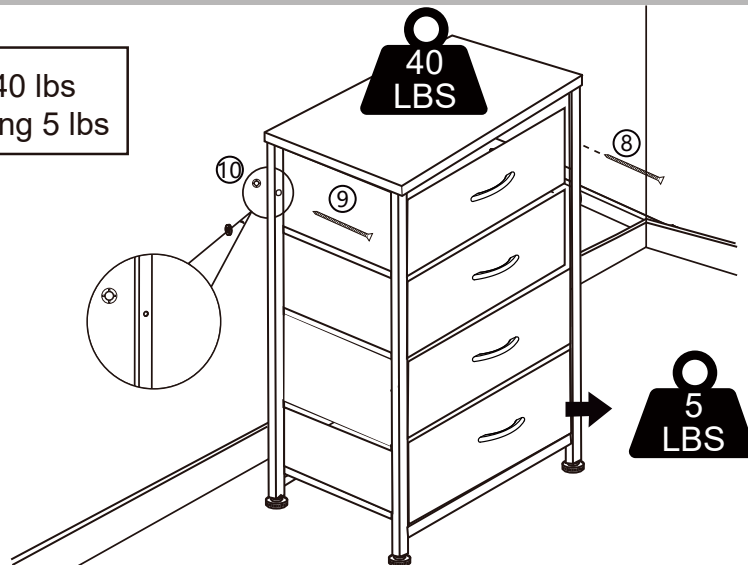

PARTS

① Side Frames		2
② Wooden Top		1
③ Lower Braces		2
④ Floor Glides		4
⑤ Screw	M6X25mm	4
⑥ Screw	M6X10mm	4
⑦ Drawer		4

⑧ Drawer Flooring		4
⑨ Wall Mount Screw		2
⑩ Wall Anchor		2
⑪ Hex Wrench		1
⑫ Hex Screw	M5x10mm	4
⑬ Wooden Handle		4
⑭ Rear Bars		1

STEP 3

④ 4pcs

⑪ 1pc

M5x15mm

⑫ 4pcs

STEP 4

STEP 5

STEP 6

STEP 7

Top max loading 40 lbs
Drawer max loading 5 lbs

Quality and Safety Guidelines:

- Please follow the static and dynamic weight capacity limits provided on this item. If you are unsure of the weight capacities for this product, email us
- Please use this item on a stable, level surface only. All storage unit legs/feet should contact the flooring surface when in use. Do not use this item if any instability is detected.
- Please install and use anti-tipping devices.
- For maintenance instructions and replacement parts, please email us
- This item is intended as a storage unit only, do not climb, stand or sit on this item. Do not use this item as a TV stand.
- The item is intended to be used indoors.
- For product longevity, product safety and product integrity, protect from wet or humid weather and store indoors in a dry location. For additional storage instructions, please email us