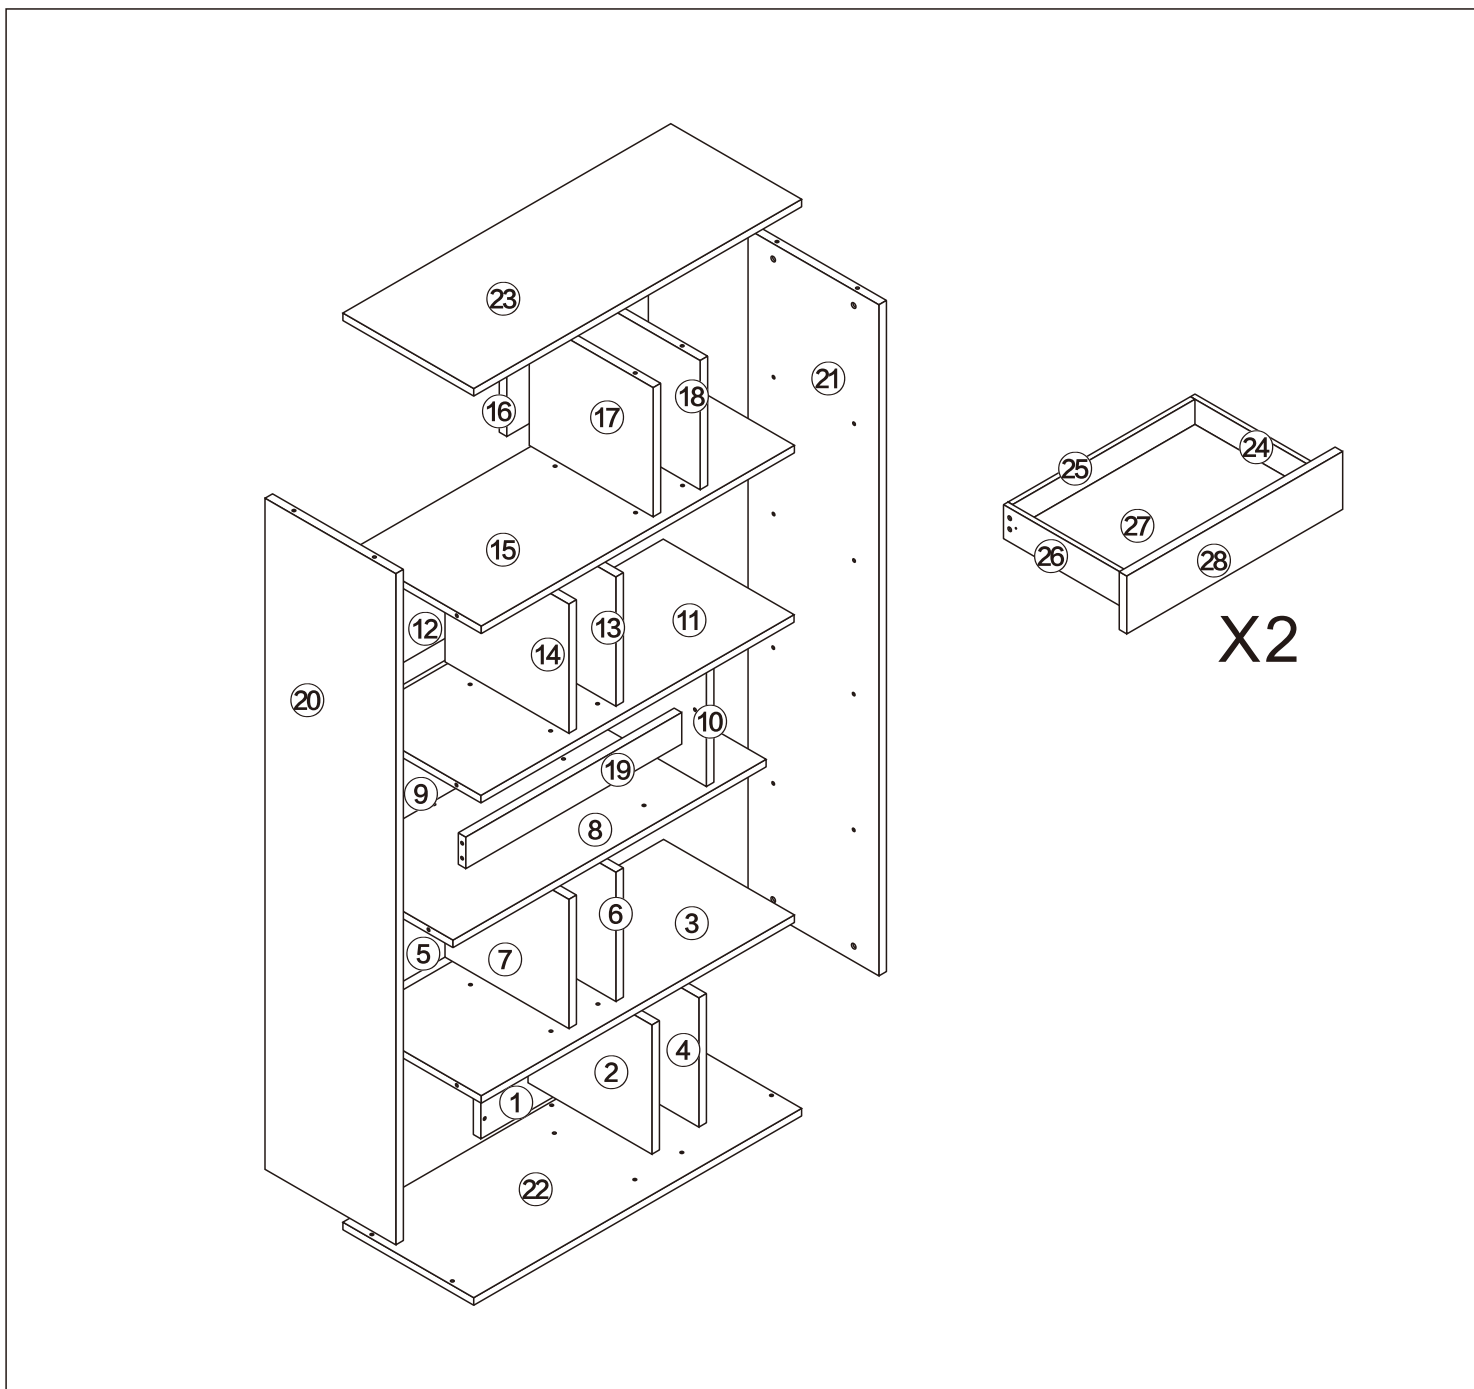

## Bookcase

L1000\*W400\*H1800MM

2 Persons

Product Installation  
Video

Cabinet Hinge  
Adjustment Video

Drawer Glide  
Adjustment Video

### Installation Instructions

Notes: Don't tighten screws completely at first, just in case parts were assembled wrongly and need disassemble. Tighten screws at last when all parts are put together.

<b>A</b>	106PCS
	
15*10mm	