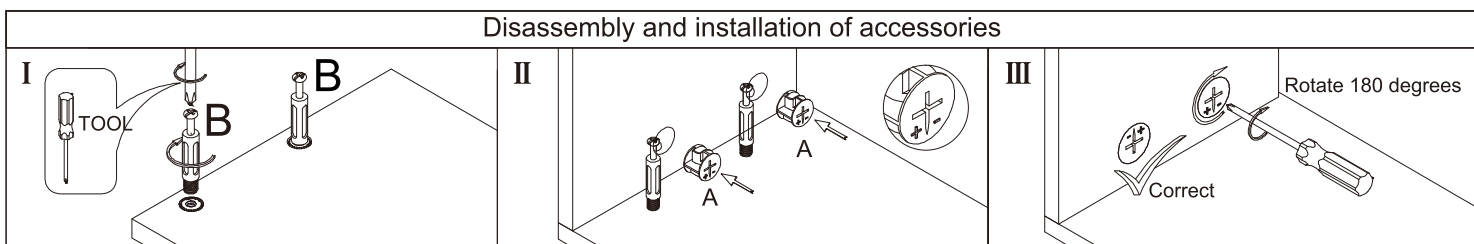

## Bookcase

L1000\*W400\*H1800MM

2 Persons

Product Installation  
Video

Cabinet Hinge  
Adjustment Video

Drawer Glide  
Adjustment Video

### Installation Instructions

Notes: Don't tighten screws completely at first, just in case parts were assembled wrongly and need disassemble. Tighten screws at last when all parts are put together.

<b>A</b>	106PCS
	
15*10mm	