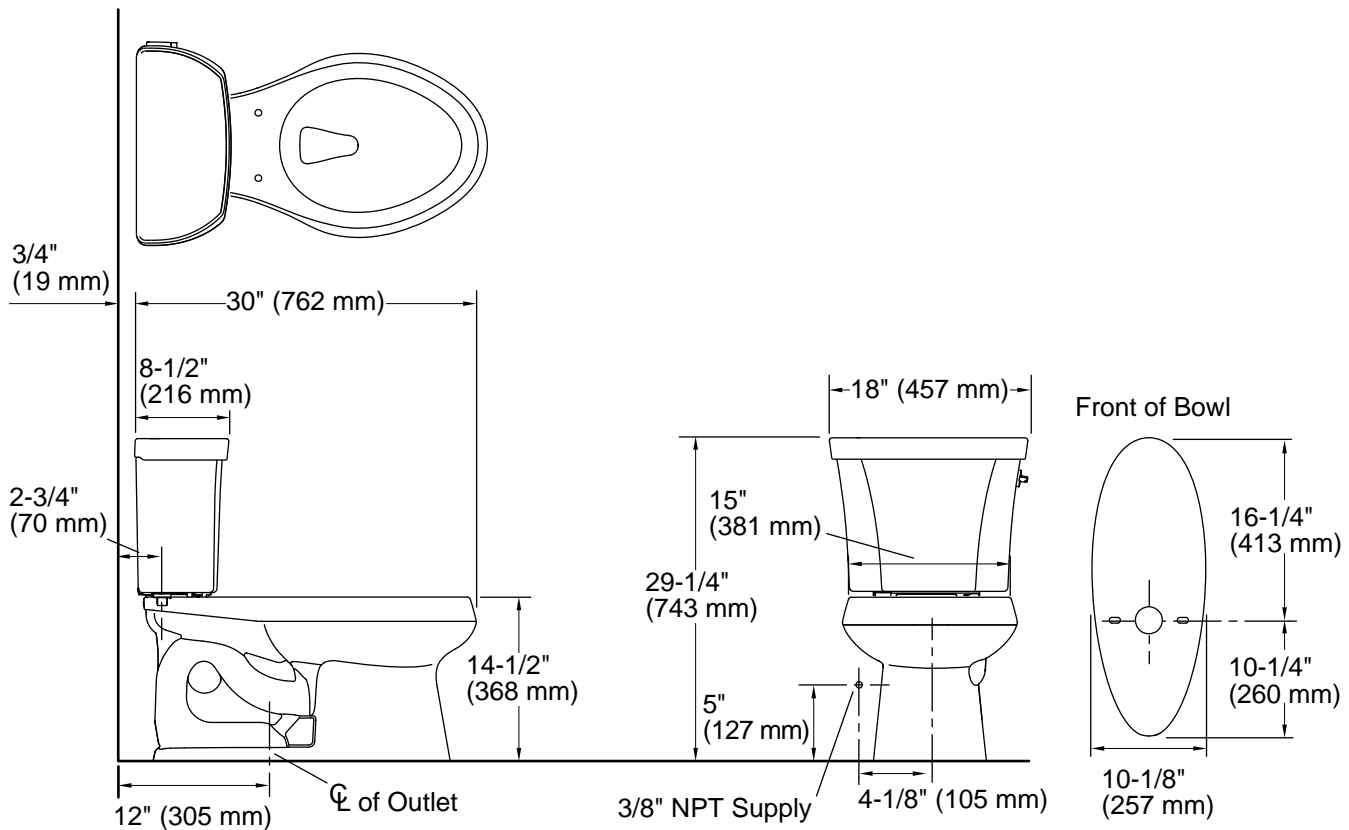

KOHLER®

Wellworth® Two-piece elongated toilet, dual-flush K-3988-RA

Features

- Two-piece design
- Elongated bowl offers added room and comfort
- Right-hand nested trip lever offers a choice of 1.1 or 1.6 gallons per flush (gpf)
- 2-1/8" (54 mm) fully glazed trapway
- Coordinates with other products in the Wellworth collection
- Combination consists of the K-4198 bowl and the K-4458-RA tank
- Dual-flush technology allows you to choose between a full or partial flush
- Eligible for consumer rebates in some municipalities

Installation

- Seat sold separately
- Standard 12" (305 mm) rough-in
- Three-bolt quick-connect installation

Recommended Products/Accessories

K-5420 Low-Profile Bolt Caps
K-9236 Trip Lever Dual Flush
1023457 Wax Ring/Hardware Kit
1265114 Connector Hose
K-23726 Drain treatment
K-4636-RL Cachet® ReadyLatch® Quiet-Close™ elongated toilet seat

THE BOLD LOOK
OF **KOHLER**®

Technical Information

All product dimensions are nominal.

Toilet type:	Floor-mount
Waste Outlet:	Floor
Bowl shape:	Elongated
Flush type:	Class Five
Trap passageway:	2-1/8" (54 mm)
Water surface size:	11-1/4" x 8-1/4" (286 mm x 210 mm)
Rim to water surface:	5-1/4" (133 mm)
Rough-in:	12" (305 mm)
Seat-mounting holes:	5-1/2" (140 mm)